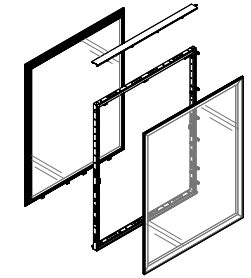

The Elevated Full-Height Window – Double Glass provides uninterrupted vertical glass spans above the base rail.

WHAT'S INCLUDED

Structural frame, framed window insert, hardware for straight connections, base trim with hardware for attachment, top trim (if specified).

WHAT'S EXCLUDED

Elevated Panel Wall Foot (UNPEFR) must be ordered separately. Can be found in this section.

NOTES

The 66" height is available up to 48" in width only.

Standard Glass is a clear tempered glass finish.

Standard Glass, Frost is a sandblasted tempered glass that is applied to one side of the window. Clear tempered glass will be applied on the opposite side of the window.

Specialty Glass Vanceva is a laminated glass that is applied to one side of the window. Clear tempered glass will be applied on the opposite side of the window.

SAMPLE ORDER CODE

UNPEWDR 42	60	5	AC	AC	1	AC
-------------------	-----------	----------	-----------	-----------	----------	-----------

**DIMENSIONS
INCHES / MM**

H	W
29 / 737	24 / 610
29 / 737	30 / 762
29 / 737	36 / 914
29 / 737	42 / 1067
29 / 737	48 / 1219
29 / 737	54 / 1372
29 / 737	60 / 1524
42 / 1067	24 / 610
42 / 1067	30 / 762
42 / 1067	36 / 914
42 / 1067	42 / 1067
42 / 1067	48 / 1219
42 / 1067	54 / 1372
42 / 1067	60 / 1524
51 / 1295	24 / 610
51 / 1295	30 / 762
51 / 1295	36 / 914
51 / 1295	42 / 1067
51 / 1295	48 / 1219
51 / 1295	54 / 1372
51 / 1295	60 / 1524
66 / 1676	24 / 610
66 / 1676	30 / 762
66 / 1676	36 / 914
66 / 1676	42 / 1067
66 / 1676	48 / 1219