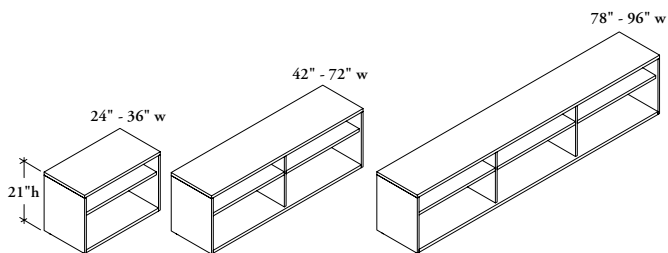

U L O S

Low Open Credenza – Standard

The Standard Low Open Credenza provides open binder storage with the capability to support worksurfaces, stackers and panels.

WHAT'S INCLUDED

1 credenza, 24" - 36" widths include one height-adjustable shelf; 42" - 72" widths include 1 divider and 2 height-adjustable shelves; 78" - 96" widths include 2 dividers and 3 height-adjustable shelves.

WHAT'S EXCLUDED

A Seat Cushion (UWLC) or Fitted Seated Cushion (UWLF) can be ordered separately. Can be found in the *Accessories* section.

PRODUCT OPTIONS

Depth	Width	Case & Back Finish
16, 19	24, 30, 36, 42, 48, 54, 60, 66, 72, 78, 84, 90, 96	Source Laminate Seamless Color Flintwood Natural Veneer

SAMPLE ORDER CODE

		Case	Back
ULOS 16	30	HL	HL

DIMENSIONS INCHES / MM

D	W
16 / 406	24 / 610
16 / 406	30 / 762
16 / 406	36 / 914
16 / 406	42 / 1067
16 / 406	48 / 1219
16 / 406	54 / 1372
16 / 406	60 / 1524
16 / 406	66 / 1676
16 / 406	72 / 1829
16 / 406	78 / 1981
16 / 406	84 / 2134
16 / 406	90 / 2286
16 / 406	96 / 2438
19 / 483	24 / 610
19 / 483	30 / 762
19 / 483	36 / 914
19 / 483	42 / 1067
19 / 483	48 / 1219
19 / 483	54 / 1372
19 / 483	60 / 1524
19 / 483	66 / 1676
19 / 483	72 / 1829
19 / 483	78 / 1981
19 / 483	84 / 2134
19 / 483	90 / 2286
19 / 483	96 / 2438