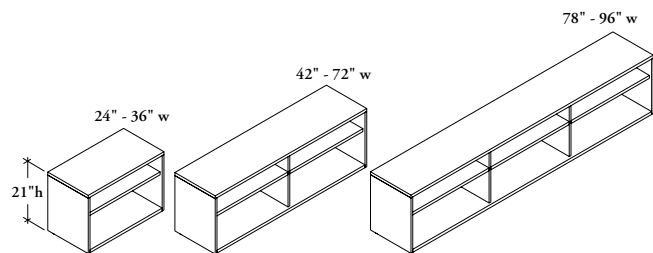

storage

Xpress

U L O S

Low Open Credenza – Standard

The Standard Low Open Credenza provides open binder storage with the capability to support worksurfaces, stackers and panels.

WHAT'S INCLUDED

1 credenza, 24" - 36" widths include one height-adjustable shelf; 42" - 72" widths include 1 divider and 2 height-adjustable shelves; 78" - 96" widths include 2 dividers and 3 height-adjustable shelves.

Extra kit that contains two 1-1/4" levelers and two 1-3/4" levelers will be shipped with the storage.

WHAT'S EXCLUDED

A Seat Cushion (UWLC) or Fitted Seated Cushion (UWLF) can be ordered separately. Can be found in the *Accessories* section.

SAMPLE ORDER CODE

		Case	Back
ULOS 16	30	HL	HL

**DIMENSIONS
INCHES / MM**

D	W
16 / 406	24 / 610
16 / 406	30 / 762
16 / 406	36 / 914
16 / 406	42 / 1067
16 / 406	48 / 1219
16 / 406	54 / 1372
16 / 406	60 / 1524
16 / 406	66 / 1676
16 / 406	72 / 1829
16 / 406	78 / 1981
16 / 406	84 / 2134
16 / 406	90 / 2286
16 / 406	96 / 2438
19 / 483	24 / 610
19 / 483	30 / 762
19 / 483	36 / 914
19 / 483	42 / 1067
19 / 483	48 / 1219
19 / 483	54 / 1372
19 / 483	60 / 1524
19 / 483	66 / 1676
19 / 483	72 / 1829
19 / 483	78 / 1981
19 / 483	84 / 2134
19 / 483	90 / 2286
19 / 483	96 / 2438