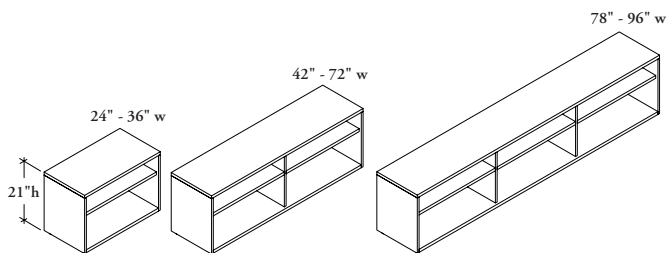

U L O S

Low Open Credenza – Standard

The Standard Low Open Credenza provides open binder storage with the capability to support worksurfaces, stackers and panels.

WHAT'S INCLUDED

1 credenza, 24" - 36" widths include one height-adjustable shelf; 42" - 72" widths include 1 divider and 2 height-adjustable shelves; 78" - 96" widths include 2 dividers and 3 height-adjustable shelves.

Extra kit that contains two 1-1/4" levelers and two 1-3/4" levelers will be shipped with the storage.

WHAT'S EXCLUDED

A Seat Cushion (UWLC) or Fitted Seated Cushion (UWLF) can be ordered separately. Can be found in the *Accessories* section.

PRODUCT OPTIONS

Depth	Width	Case & Back Finish
16, 19	24, 30, 36, 42, 48, 54, 60, 66, 72, 78, 84, 90, 96	Source Laminate Seamless Color Flintwood Natural Veneer

SAMPLE ORDER CODE

		Case	Back
ULOS 16	30	HL	HL

**DIMENSIONS
INCHES / MM**

D	W
16 / 406	24 / 610
16 / 406	30 / 762
16 / 406	36 / 914
16 / 406	42 / 1067
16 / 406	48 / 1219
16 / 406	54 / 1372
16 / 406	60 / 1524
16 / 406	66 / 1676
16 / 406	72 / 1829
16 / 406	78 / 1981
16 / 406	84 / 2134
16 / 406	90 / 2286
16 / 406	96 / 2438
19 / 483	24 / 610
19 / 483	30 / 762
19 / 483	36 / 914
19 / 483	42 / 1067
19 / 483	48 / 1219
19 / 483	54 / 1372
19 / 483	60 / 1524
19 / 483	66 / 1676
19 / 483	72 / 1829
19 / 483	78 / 1981
19 / 483	84 / 2134
19 / 483	90 / 2286
19 / 483	96 / 2438

PRICING

SOURCE LAMINATE CASE

Source Lam. Back
594
634
678
746
783
822
864
906
956
1047
1101
1155
n/a
625
667
714
784
825
866
908
957
1003
1104
1158
1216
n/a

SEAMLESS CASE

Seamless Back	Flintwood Back	Veneer Back
1157	1381	1399
1226	1461	1480
1305	1552	1576
1455	1725	1749
1529	1814	1838
1680	1992	2016
1757	2079	2109
1907	2258	2288
1980	2346	2378
2135	2523	2557
2211	2613	2648
2363	2790	2831
2437	2878	2915
1226	1461	1480
1300	1547	1568
1382	1643	1666
1537	1826	1848
1616	1916	1942
1776	2103	2132
1859	2198	2227
2015	2384	2417
2096	2477	2511
2255	2663	2701
2336	2758	2797
2496	2945	2985
2575	3038	3078