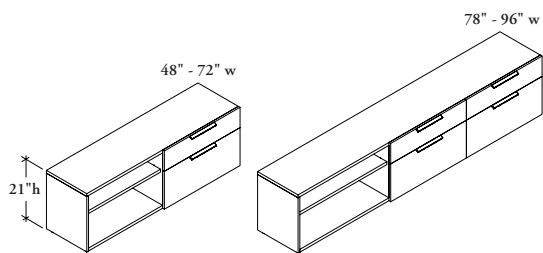

**ULHS**

**Low Open with Drawer Credenza – Standard**

The Standard Low Open Drawer Credenza provides both file storage and open binder storage with the capability to support worksurfaces, stackers and panels.

**WHAT'S INCLUDED**

1 credenza, lock and keys (if specified), counterweight (if specified), 48" - 72" widths include 1 height-adjustable shelf, 1 box/file drawer and 2 pulls; 78" - 96" widths include 1 height-adjustable shelf, 2 box/file drawers and 4 pulls.

**SAMPLE ORDER CODE**

					Case	Back	Front			
<b>ULHS 19</b>	<b>48</b>	<b>R</b>	<b>D</b>	<b>7</b>	<b>ZA</b>	<b>ZA</b>	<b>ZA</b>	<b>R</b>	<b>2</b>	

**DIMENSIONS  
INCHES / MM**

D	W
16 / 406	30 / 762
16 / 406	36 / 914
16 / 406	42 / 1067
16 / 406	48 / 1219
16 / 406	54 / 1372
16 / 406	60 / 1524
16 / 406	66 / 1676
16 / 406	72 / 1829
16 / 406	78 / 1981
16 / 406	84 / 2134
16 / 406	90 / 2286
16 / 406	96 / 2438
19 / 483	30 / 762
19 / 483	36 / 914
19 / 483	42 / 1067
19 / 483	48 / 1219
19 / 483	54 / 1372
19 / 483	60 / 1524
19 / 483	66 / 1676
19 / 483	72 / 1829
19 / 483	78 / 1981
19 / 483	84 / 2134
19 / 483	90 / 2286
19 / 483	96 / 2438