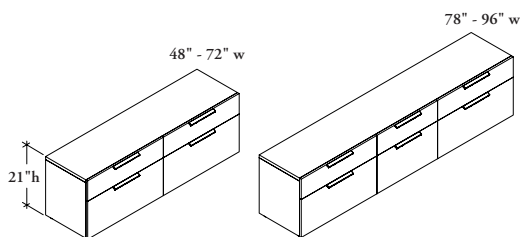

**ULDS**

**Low Full Drawer Credenza – Standard**

The Standard Low Full Drawer Credenza provides file storage with the capability to support worksurfaces, stackers and panels.

**WHAT'S INCLUDED**

1 credenza, box/file drawers with pulls (as specified), lock and keys (if specified), counterweight (if specified).

**SAMPLE ORDER CODE**

ULDS 19	48	D	7	Case	Back	Front	K	1
				ZA	ZA	ZA		

**DIMENSIONS  
INCHES / MM**

D	W
16 / 406	48 / 1219
16 / 406	60 / 1524
16 / 406	72 / 1829
16 / 406	78 / 1981
16 / 406	84 / 2134
16 / 406	90 / 2286
16 / 406	96 / 2438
19 / 483	48 / 1219
19 / 483	60 / 1524
19 / 483	72 / 1829
19 / 483	78 / 1981
19 / 483	84 / 2134
19 / 483	90 / 2286
19 / 483	96 / 2438