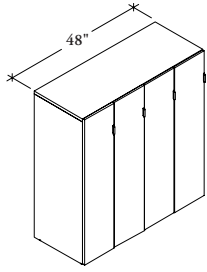

UKQ
Quad Locker

The Quad Locker provides coat and secured shelf storage. This unit can support panels or can be ganged together to create a bank of lockers.

WHAT'S INCLUDED

1 quad locker with pulls, lock and keys (if specified),

Configuration	Coat Hook	Boot Shelf	Shelves
2P	2	2 (66"h)	4-8
4C	4	4 (66"h)	0
4S	0	0	8-16

Extra kit that contains two 1-1/4" levelers and two 1-3/4" levelers will be shipped with the storage.

NOTES

Orientation (L and R) options do **not** apply to the Coat and Shelf (2P) interior configuration.

Orientation (F and G) options do **not** apply to the 4 Person all Coats (4C) and 4 Person all Shelves (4S) interior configurations.

Shelves and coat hooks are reconfigurable. See Locker Accessories (UWKA) in this section

If interior configurations Four Person All Coats (4C) or Four Person All Shelves (4S) are specified, each door will be individually locked.

If interior configuration Two Person Coat and Shelves (2P) is specified, there will be two individually locked sections.

PRODUCT OPTIONS

Style	Height	Depth	Interior Configuration	Orientation	Pull Style	Pull Finish	Case, Back & Front Finish	Key Style	Foot Finish (Elevated Style)
S Standard	51, 66	16, 19	2P Two Person Coat & Shelves	L Door Swing, Left (shown)	D District	Foundation	Source Laminate Seamless Color Flintwood Natural Veneer	K Keyed Alike	Q Storm White
			4C Four Person all Coats	R Door Swing, Right	R Rectangular	Mica		R Keyed Randomly	7 Platinum
			4S Four Person all Shelves	F Coat Hook, Left				N No Lock	V Very White
				G Coat Hook, Right				X Anthracite	
									M Graphite
									2 Burnished Bronze

SAMPLE ORDER CODE

							Case	Back	Front			
UKQ	S	51	16	4S	F	D	7	ZA	ZA	ZA	R	7

DIMENSIONS
INCHES / MM

H	D
51 / 1295	16 / 406
51 / 1295	19 / 483
66 / 1676	16 / 406
66 / 1676	19 / 406

PRICING

STANDARD (S)

TWO PERSON COAT & SHELVES (2P)

SOURCE LAMINATE CASE

Source Lam. Back & Front	Source Lam. Back, Flintwood Front
4071	5434
4286	5727
4286	5727
4511	6029

SEAMLESS CASE

Seamless Back & Front	Seamless Back, Flintwood Front	Seamless Back, Veneer Front	Flintwood Back, Seamless Front	Flintwood Back & Front	Veneer Back, Seamless Front	Veneer Back & Front
5698	6040	6156	6040	6383	6156	6611
6001	6362	6484	6362	6722	6484	6962
6001	6362	6484	6362	6722	6484	6962
6317	6697	6824	6697	7076	6824	7329

Pricing is continued on the following page.