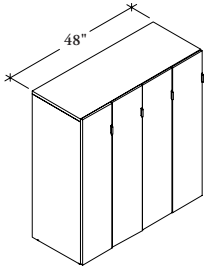

UKQ
Quad Locker

The Quad Locker provides coat and secured shelf storage. This unit can support panels or can be ganged together to create a bank of lockers.

WHAT'S INCLUDED

1 quad locker with pulls, lock and keys (if specified),

Configuration	Coat Hook	Boot Shelf	Shelves
2P	2	2 (66"h)	4-8
4C	4	4 (66"h)	0
4S	0	0	8-16

Extra kit that contains two 1-1/4" levelers and two 1-3/4" levelers will be shipped with the storage.

NOTES

Orientation (L and R) options do **not** apply to the Coat and Shelf (2P) interior configuration.

Orientation (F and G) options do **not** apply to the 4 Person all Coats (4C) and 4 Person all Shelves (4S) interior configurations.

Shelves and coat hooks are reconfigurable. See Locker Accessories (UWKA) in this section

If interior configurations Four Person All Coats (4C) or Four Person All Shelves (4S) are specified, each door will be individually locked.

If interior configuration Two Person Coat and Shelves (2P) is specified, there will be two individually locked sections.

PRODUCT OPTIONS

Style	Height	Depth	Interior Configuration	Orientation	Pull Style	Pull Finish	Case, Back & Front Finish	Key Style	Foot Finish (Elevated Style)
S Standard	51, 66	16, 19	2P Two Person Coat & Shelves	L Door Swing, Left (shown)	D District	Foundation	Source Laminate Seamless Color Flintwood Natural Veneer	K Keyed Alike	Q Storm White
			4C Four Person all Coats	R Door Swing, Right	R Rectangular	Mica		R Keyed Randomly	7 Platinum
			4S Four Person all Shelves	F Coat Hook, Left				N No Lock	V Very White
				G Coat Hook, Right				X Anthracite	
									M Graphite
									2 Burnished Bronze

SAMPLE ORDER CODE

							Case Back Front				
UKQ S	51	16	4S	F	D	7	ZA	ZA	ZA	R	7

DIMENSIONS
INCHES / MM

H	D
51 / 1295	16 / 406
51 / 1295	19 / 483
66 / 1676	16 / 406
66 / 1676	19 / 406

PRICING

STANDARD (S)

TWO PERSON COAT & SHELVES (2P)

SOURCE LAMINATE CASE

Source Lam. Back & Front	Source Lam. Back, Flintwood Front
3663	4891
3857	5154
3857	5154
4060	5426

SEAMLESS CASE

Seamless Back & Front	Seamless Back, Flintwood Front	Seamless Back, Veneer Front	Flintwood Back, Seamless Front	Flintwood Back & Front	Veneer Back, Seamless Front	Veneer Back & Front		
51 / 1295	16 / 406	5127	5435	5541	5435	5744	5541	5949
51 / 1295	19 / 483	5401	5725	5834	5725	6049	5834	6265
66 / 1676	16 / 406	5401	5725	5834	5725	6049	5834	6265
66 / 1676	19 / 406	5685	6027	6141	6027	6368	6141	6595

Pricing is continued on the following page.