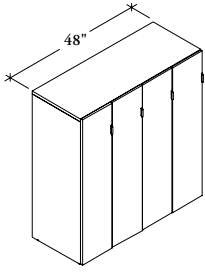

U K Q
Quad Locker

The Quad Locker provides coat and secured shelf storage. This unit can support panels or can be ganged together to create a bank of lockers.

WHAT'S INCLUDED

1 quad locker with pulls, lock and keys (if specified),

Configuration	Coat Hook	Boot Shelf	Shelves
2P	2	2 (66"h)	4-8
4C	4	4 (66"h)	0
4S	0	0	8-16

NOTES

Orientation (L & R) options do **not** apply to the Coat and Shelf (2P) interior configuration.

Orientation (F & G) options do **not** apply to the 4 Person all Coats (4C) and 4 Person all Shelves (4S) interior configurations.

Shelves and coat hooks are reconfigurable. See Locker Accessories (UWKA) in this section

If interior configurations Four Person All Coats (4C) or Four Person All Shelves (4S) are specified, each door will be individually locked.

If interior configuration Two Person Coat and Shelves (2P) is specified, there will be two individually locked sections.

PRODUCT OPTIONS

Style	Height	Depth	Interior Configuration	Orientation	Pull Style	Pull Finish	Case, Back & Front Finish	Key Style	Foot Finish (Elevated Style)
S Standard	51, 66	16, 19	2P Two Person Coat & Shelves 4C Four Person all Coats 4S Four Person all Shelves	L Door Swing, Left (shown) R Door Swing, Right F Coat Hook, Left G Coat Hook, Right	D District R Rectangular	Foundation Mica	Source Laminate Seamless Color Flintwood Natural Veneer	K Keyed Alike R Keyed Randomly N No Lock	Q Storm White 7 Platinum V Very White X Anthracite M Graphite 2 Burnished Bronze

SAMPLE ORDER CODE

											Case	Back	Front
UKQ S	51	16	4S	F	D	7	ZA	ZA	ZA	R	7		

DIMENSIONS
INCHES / MM

H	D
51 / 1295	16 / 406
51 / 1295	19 / 483
66 / 1676	16 / 406
66 / 1676	19 / 406

PRICING

STANDARD (S)

TWO PERSON COAT & SHELVES (2P)

SOURCE LAMINATE CASE

Source Lam. Back & Front	Source Lam. Back, Flintwood Front
3663	4891
3857	5154
3857	5154
4060	5426

SEAMLESS CASE

Seamless Back & Front	Seamless Back, Flintwood Front	Seamless Back, Veneer Front	Flintwood Back, Seamless Front	Flintwood Back & Front	Veneer Back, Seamless Front	Veneer Back & Front		
51 / 1295	16 / 406	5127	5435	5541	5435	5744	5541	5949
51 / 1295	19 / 483	5401	5725	5834	5725	6049	5834	6265
66 / 1676	16 / 406	5401	5725	5834	5725	6049	5834	6265
66 / 1676	19 / 406	5685	6027	6141	6027	6368	6141	6595

Pricing is continued on the following page.