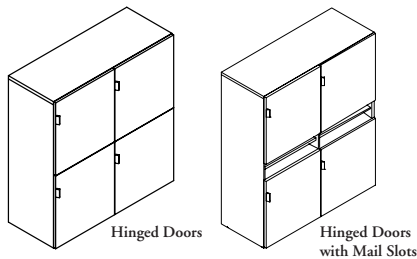

UKN Cubby Locker

The Cubby Locker is a four-cubby locker with optional mail slots. It is available in standard and elevated styles and is designed for personal storage in shared office applications.

WHAT'S INCLUDED

1 case with pulls, lock and keys (if specified). Configuration (1): only hinged doors; Configuration (2); hinged doors with center mail slot.

Extra kit that contains two 1-1/4" levelers and two 1-3/4" levelers will be shipped with the storage.

NOTES

Door swing direction can be determined by the location of the hinges on the door.

PRODUCT OPTIONS

Style	Height	Depth	Width	Configuration	Door Swing Direction
S Standard (shown)	42, 51, 66	16	30, 36, 42	1 Hinged Doors 2 Hinged Doors with Mail Slots	L Left R Right