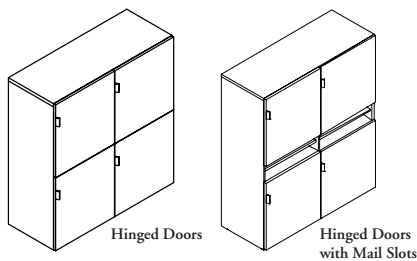

UKN Cubby Locker

The Cubby Locker is a four-cubby locker with optional mail slots. It is available in standard and elevated styles and is designed for personal storage in shared office applications.

WHAT'S INCLUDED

1 case with pulls, lock and keys (if specified). Configuration (1): only hinged doors; Configuration (2); hinged doors with center mail slot.

Extra kit that contains two 1-1/4" levelers and two 1-3/4" levelers will be shipped with the storage.

NOTES

Door swing direction can be determined by the location of the hinges on the door.

PRODUCT OPTIONS

Style	Height	Depth	Width	Configuration	Door Swing Direction	Pull Style	Pull Finish	Case, Back & Front Finish	Key Style	Foot Finish (Elevated Style)
S Standard (shown)	42, 51, 66	16	30, 36, 42	1 Hinged Doors 2 Hinged Doors with Mail Slots	L Left R Right	D District R Rectangular	Foundation Mica	Source Laminate Seamless Color Flintwood Natural Veneer	K Keyed Alike R Keyed Randomly N No Lock	Q Storm White 7 Platinum V Very White X Anthracite M Graphite 2 Burnished Bronze