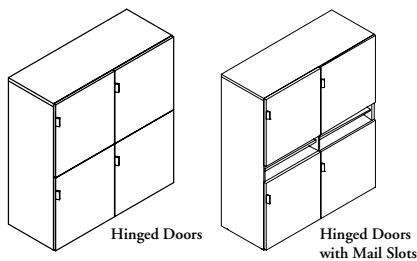

UKN Cubby Locker

The Cubby Locker is a four-cubby locker with optional mail slots. It is available in standard and elevated styles and is designed for personal storage in shared office applications.

WHAT'S INCLUDED

1 case with pulls, lock and keys (if specified). Configuration (1): only hinged doors; Configuration (2); hinged doors with center mail slot.

NOTES

Door swing direction can be determined by the location of the hinges on the door.