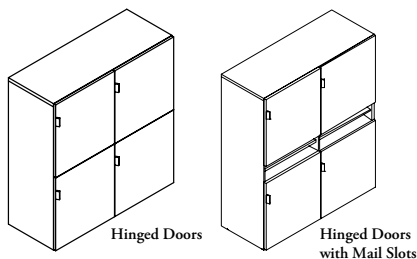

storage

Xpress

UKN Cubby Locker

The Cubby Locker is a four-cubby locker with optional mail slots. It is available in standard and elevated styles and is designed for personal storage in shared office applications.

WHAT'S INCLUDED

1 case with pulls, lock and keys (if specified). Configuration (1); only hinged doors; Configuration (2); hinged doors with center mail slot.

Extra kit that contains two 1-1/4" levelers and two 1-3/4" levelers will be shipped with the storage.