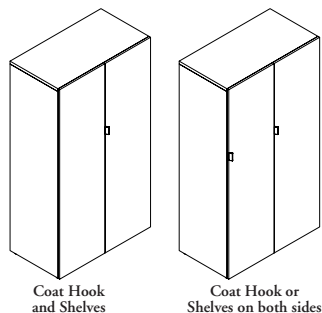

## UKD Dual Locker

Coat Hook and Shelves

Coat Hook or Shelves on both sides

The Dual Locker provides coat and secured shelf storage. This unit can support panels or can be ganged together to create a bank of lockers.

### WHAT'S INCLUDED

1 dual locker with pulls, lock and keys (if specified),

Configuration	Coat Hook	Boot Shelf	Shelves
CC	2	2 (66"h)	0
CS	1	1 (66"h)	2 - 4
SS	0	0	4 - 8

Extra kit that contains two 1-1/4" levelers and two 1-3/4" levelers will be shipped with the storage.

### NOTES

Orientation (L and R) options do **not** apply to the Coat and Shelf (CS) interior configuration.

Orientation (F and G) options do **not** apply to the Coat Hook on Both Sides (CC) and Shelves on Both Sides (SS) interior configurations.

Shelves and coat hook are reconfigurable.

If Interior Configurations Coat Hook, Both Sides (CC) or Shelves, Both Sides (SS) are specified, each side will be individually locked.