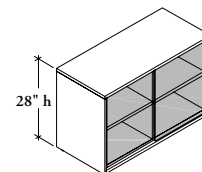

The Standard High Double Sliding Door Credenza provides secured, lockable binder storage, and the capability to support stackers and panels.

WHAT'S INCLUDED

1 credenza, 2 sliding doors with pulls, 2 height-adjustable shelves, lock and keys (if specified).

Extra kit that contains two 1-1/4" levelers and two 1-3/4" levelers will be shipped with the storage.

WHAT'S EXCLUDED

A Seat Cushion (UWLC) or Fitted Seated Cushion (UWLF) can be ordered separately. Can be found in the *Accessories* section.

NOTES

Double Sliding Door Credenzas will always have two sections secured with two sliding doors regardless of the width of the unit.

It is **not** recommended that Double Sliding Door Credenzas be used to support worksurfaces in a perpendicular application as handle pulls will be difficult to reach under the worksurface.

Xpress Case & Front Finish Flintwood and Natural Veneer and Backpainted Glass (BP) are excluded from *Teknion's Xpress Program*.

UHSS
High Double Sliding Door Credenza – Standard

PRODUCT OPTIONS

Depth	Width	Pull Finish	Case, Back & Front Finish	Key Style
16, 19	42, 48, 54, 60, 66, 72, 78, 84, 90, 96	Foundation Mica	Source Laminate Flintwood Natural Veneer FT Frost Standard Glass BP Backpainted Glass	K Keyed Alike R Keyed Randomly N No Lock

SAMPLE ORDER CODE

			Case	Back	Front	
UHSS 16	90	7	ZA	ZA	ZA	R

**DIMENSIONS
INCHES / MM**

D	W
16 / 406	42 / 1067
16 / 406	48 / 1219
16 / 406	54 / 1372
16 / 406	60 / 1524
16 / 406	66 / 1676
16 / 406	72 / 1829
16 / 406	78 / 1981
16 / 406	84 / 2134
16 / 406	90 / 2286
16 / 406	96 / 2438
19 / 483	42 / 1067
19 / 483	48 / 1219
19 / 483	54 / 1372
19 / 483	60 / 1524
19 / 483	66 / 1676
19 / 483	72 / 1829
19 / 483	78 / 1981
19 / 483	84 / 2134
19 / 483	90 / 2286
19 / 483	96 / 2438

PRICING

SOURCE LAMINATE CASE

Source Lam. Back & Front	Source Lam. Back, Flintwood Front	Source Lam. Back, Glass Front
1941	2978	2167
2082	3080	2276
2212	3164	2397
2343	3256	2501
2488	3347	2629
2624	3442	2789
2760	3537	2949
2891	3635	3110
3025	3742	3256
n/a	n/a	n/a
2037	3126	2274
2184	3232	2388
2325	3322	2511
2459	3416	2625
2613	3515	2761
2755	3612	2927
2897	3714	3095
3033	3821	3263
3176	3927	3416
n/a	n/a	n/a

FLINTWOOD CASE

Flintwood Back, Glass Front	Flintwood Back & Front
4121	3934
4293	4096
4457	4251
4626	4417
4806	4584
4989	4761
5178	4944
5382	5134
5589	5334
5803	5538
4328	4132
4505	4300
4677	4467
4859	4637
5044	4816
5239	4996
5438	5190
5653	5392
5867	5598
6093	5813

VEENER CASE

Veneer Back, Glass Front	Veneer Back & Front
4268	4073
4264	4072
4428	4229
4597	4386
4775	4555
4956	4732
5147	4910
5345	5101
5552	5299
5766	5501
4479	4276
4478	4275
4649	4439
4827	4609
5014	4784
5204	4965
5403	5159
5614	5357
5831	5563
6056	5777