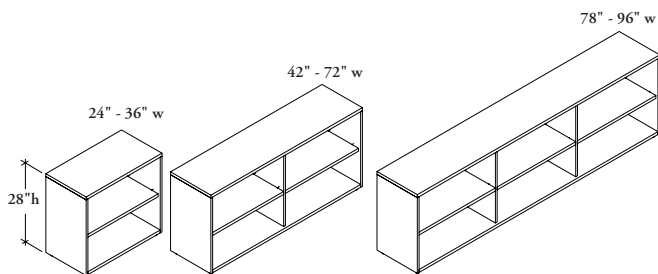

UHOS

High Open Credenza – Standard

The Standard High Open Credenza provides open binder storage with the capability to support worksurfaces, stackers and panels.

WHAT'S INCLUDED

1 credenza, 24" - 36" widths include 1 height-adjustable shelf; 42" - 72" widths include 1 divider and 2 height-adjustable shelves; 78" - 96" widths include 2 dividers and 3 height-adjustable shelves.

Extra kit that contains two 1-1/4" levelers and two 1-3/4" levelers will be shipped with the storage.

WHAT'S EXCLUDED

A Seat Cushion (UWLC) or Fitted Seated Cushion (UWLF) can be ordered separately. Can be found in the *Accessories* section.

PRODUCT OPTIONS

Depth	Width	Case & Back Finish
16, 19	24, 30, 36, 42, 48, 54, 60, 66, 72, 78, 84, 90, 96	Source Laminate Seamless Color Flintwood Natural Veneer

SAMPLE ORDER CODE

		Case	Back
UHOS 16	84	HL	HL

DIMENSIONS
INCHES / MM

D	W
16 / 406	24 / 610
16 / 406	30 / 762
16 / 406	36 / 914
16 / 406	42 / 1067
16 / 406	48 / 1219
16 / 406	54 / 1372
16 / 406	60 / 1524
16 / 406	66 / 1676
16 / 406	72 / 1829
16 / 406	78 / 1981
16 / 406	84 / 2134
16 / 406	90 / 2286
16 / 406	96 / 2438
19 / 483	24 / 610
19 / 483	30 / 762
19 / 483	36 / 914
19 / 483	42 / 1067
19 / 483	48 / 1219
19 / 483	54 / 1372
19 / 483	60 / 1524
19 / 483	66 / 1676
19 / 483	72 / 1829
19 / 483	78 / 1981
19 / 483	84 / 2134
19 / 483	90 / 2286
19 / 483	96 / 2438

PRICING

SOURCE LAMINATE CASE

Source Lam. Back
776
829
888
974
1026
1075
1128
1187
1245
1370
1440
1511
n/a
818
871
932
1028
1078
1131
1190
1249
1312
1443
1515
1590
n/a

SEAMLESS CASE

Seamless Back	Flintwood Back	Veneer Back
1588	1781	1821
1680	1883	1925
1795	2010	2052
1984	2307	2356
2096	2437	2491
2224	2584	2639
2357	2736	2794
2488	2885	2944
2617	3036	3098
2919	3537	3611
3044	3684	3763
3324	4022	4104
3451	4173	4261
1680	1883	1924
1777	1995	2036
1898	2123	2170
2101	2437	2491
2218	2574	2628
2349	2728	2786
2492	2890	2949
2626	3045	3110
2763	3203	3269
3083	3733	3811
3214	3886	3969
3505	4240	4330
3638	4403	4494