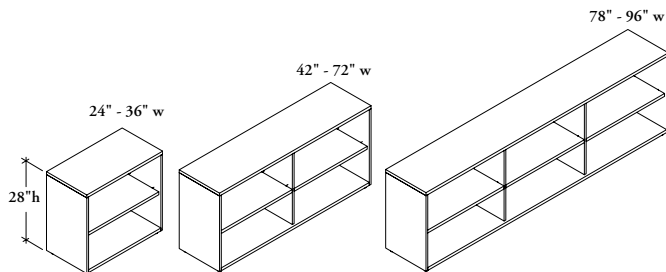

storage

Xpress

UHOS

High Open Credenza – Standard

The Standard High Open Credenza provides open binder storage with the capability to support worksurfaces, stackers and panels.

WHAT'S INCLUDED

1 credenza, 24" - 36" widths include 1 height-adjustable shelf; 42" - 72" widths include 1 divider and 2 height-adjustable shelves; 78" - 96" widths include 2 dividers and 3 height-adjustable shelves.

Extra kit that contains two 1-1/4" levelers and two 1-3/4" levelers will be shipped with the storage.

WHAT'S EXCLUDED

A Seat Cushion (UWLC) or Fitted Seated Cushion (UWLF) can be ordered separately. Can be found in the *Accessories* section.

SAMPLE ORDER CODE

		Case	Back
UHOS 16	84	HL	HL

**DIMENSIONS
INCHES / MM**

D	W
16 / 406	24 / 610
16 / 406	30 / 762
16 / 406	36 / 914
16 / 406	42 / 1067
16 / 406	48 / 1219
16 / 406	54 / 1372
16 / 406	60 / 1524
16 / 406	66 / 1676
16 / 406	72 / 1829
16 / 406	78 / 1981
16 / 406	84 / 2134
16 / 406	90 / 2286
16 / 406	96 / 2438
19 / 483	24 / 610
19 / 483	30 / 762
19 / 483	36 / 914
19 / 483	42 / 1067
19 / 483	48 / 1219
19 / 483	54 / 1372
19 / 483	60 / 1524
19 / 483	66 / 1676
19 / 483	72 / 1829
19 / 483	78 / 1981
19 / 483	84 / 2134
19 / 483	90 / 2286
19 / 483	96 / 2438