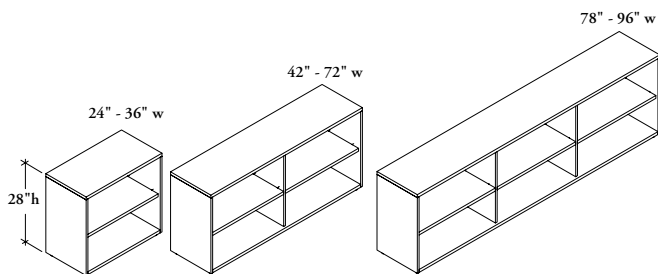

**U H O S**

**High Open Credenza – Standard**

The Standard High Open Credenza provides open binder storage with the capability to support worksurfaces, stackers and panels.

**WHAT'S INCLUDED**

1 credenza, 24" - 36" widths include 1 height-adjustable shelf; 42" - 72" widths include 1 divider and 2 height-adjustable shelves; 78" - 96" widths include 2 dividers and 3 height-adjustable shelves.

**WHAT'S EXCLUDED**

A Seat Cushion (UWLC) or Fitted Seated Cushion (UWLF) can be ordered separately. Can be found in the *Accessories* section.

**PRODUCT OPTIONS**

Depth	Width	Case & Back Finish
16, 19	24, 30, 36, 42, 48, 54, 60, 66, 72, 78, 84, 90, 96	Source Laminate Seamless Color Flintwood Natural Veneer

**SAMPLE ORDER CODE**

		Case	Back
<b>UHOS 16</b>	<b>84</b>	<b>HL</b>	<b>HL</b>

**DIMENSIONS  
INCHES / MM**

D	W
16 / 406	24 / 610
16 / 406	30 / 762
16 / 406	36 / 914
16 / 406	42 / 1067
16 / 406	48 / 1219
16 / 406	54 / 1372
16 / 406	60 / 1524
16 / 406	66 / 1676
16 / 406	72 / 1829
16 / 406	78 / 1981
16 / 406	84 / 2134
16 / 406	90 / 2286
16 / 406	96 / 2438
19 / 483	24 / 610
19 / 483	30 / 762
19 / 483	36 / 914
19 / 483	42 / 1067
19 / 483	48 / 1219
19 / 483	54 / 1372
19 / 483	60 / 1524
19 / 483	66 / 1676
19 / 483	72 / 1829
19 / 483	78 / 1981
19 / 483	84 / 2134
19 / 483	90 / 2286
19 / 483	96 / 2438