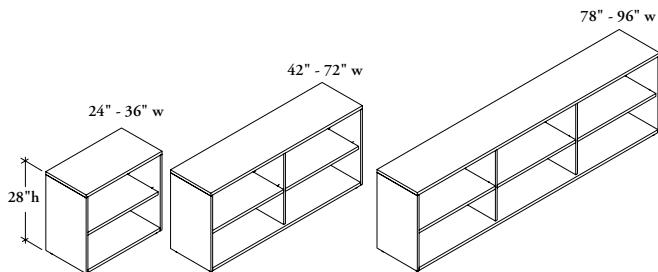

UHOS

High Open Credenza – Standard

The Standard High Open Credenza provides open binder storage with the capability to support worksurfaces, stackers and panels.

WHAT'S INCLUDED

1 credenza, 24" - 36" widths include 1 height-adjustable shelf; 42" - 72" widths include 1 divider and 2 height-adjustable shelves; 78" - 96" widths include 2 dividers and 3 height-adjustable shelves.

WHAT'S EXCLUDED

A Seat Cushion (UWLC) or Fitted Seated Cushion (UWLF) can be ordered separately. Can be found in the *Accessories* section.

PRODUCT OPTIONS

Depth	Width	Case & Back Finish
16, 19	24, 30, 36, 42, 48, 54, 60, 66, 72, 78, 84, 90, 96	Source Laminate Seamless Color Flintwood Natural Veneer

SAMPLE ORDER CODE

UHOS 16	84	Case	Back
		HL	HL

DIMENSIONS
INCHES / MM

D	W
16 / 406	24 / 610
16 / 406	30 / 762
16 / 406	36 / 914
16 / 406	42 / 1067
16 / 406	48 / 1219
16 / 406	54 / 1372
16 / 406	60 / 1524
16 / 406	66 / 1676
16 / 406	72 / 1829
16 / 406	78 / 1981
16 / 406	84 / 2134
16 / 406	90 / 2286
16 / 406	96 / 2438
19 / 483	24 / 610
19 / 483	30 / 762
19 / 483	36 / 914
19 / 483	42 / 1067
19 / 483	48 / 1219
19 / 483	54 / 1372
19 / 483	60 / 1524
19 / 483	66 / 1676
19 / 483	72 / 1829
19 / 483	78 / 1981
19 / 483	84 / 2134
19 / 483	90 / 2286
19 / 483	96 / 2438