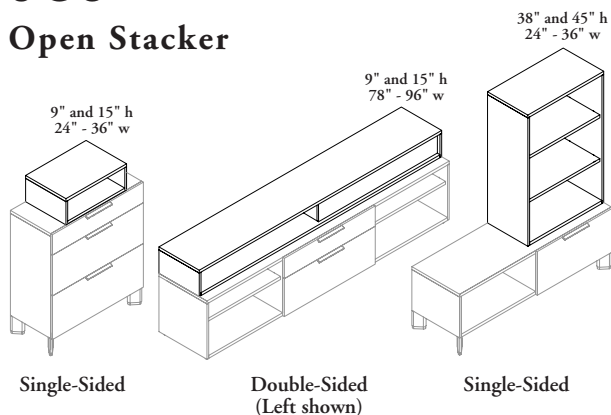

## UCO Open Stacker

The Open Stacker is a 16" deep open cabinet that sits atop credenzas, towers and laterals to provide easily accessible open storage.

### WHAT'S INCLUDED

1 cabinet with 1 to 4 height-adjustable shelves (depending on height and width).

### NOTES

The Double-Sided (D) stacker is **not** available in 23", 30", 38" and 45" heights.

The Open Compartment Locations (L and R) do **not** apply to the Single-Sided (S) stacker.

Shelves are height-adjustable.