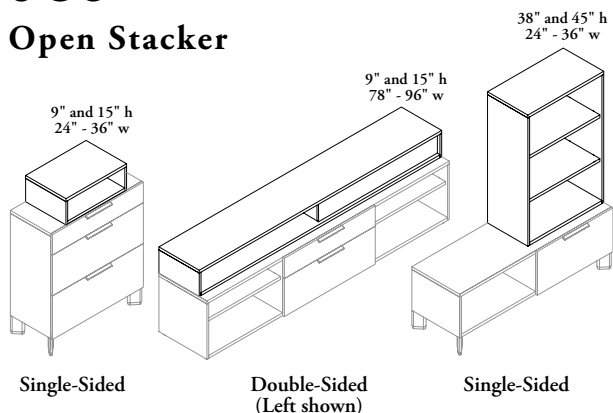

storage

Xpress

UCO

Open Stacker

The Open Stacker is a 16" deep open cabinet that sits atop credenzas, towers and laterals to provide easily accessible open storage.

WHAT'S INCLUDED

1 cabinet with 1 to 4 height-adjustable shelves (depending on height and width).

NOTES

The Double-Sided (D) stacker is **not** available in 23", 30", 38" and 45" heights.

The Open Compartment Locations (L and R) do **not** apply to the Single-Sided (S) stacker.

Shelves are height-adjustable.

Heights of 23" and higher are only available in widths up to 48".

It is **not** recommended to stack units so that the total height exceeds 66".

Stackers **cannot** be stacked on top of each other.

Xpress Case & Back Finish Flintwood and Natural Veneer are excluded from *Teknion's Xpress Program*.