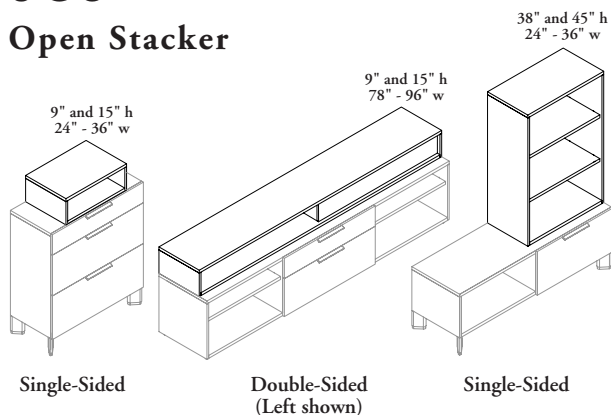

UCO Open Stacker

The Open Stacker is a 16" deep open cabinet that sits atop credenzas, towers and laterals to provide easily accessible open storage.

WHAT'S INCLUDED

1 cabinet with 1 to 4 height-adjustable shelves (depending on height and width).

NOTES

The Double-Sided (D) stacker is **not** available in 23", 30", 38" and 45" heights.

The Open Compartment Locations (L and R) do **not** apply to the Single-Sided (S) stacker.

Shelves are height-adjustable.

Heights of 23" and higher are only available in widths up to 48".

It is **not** recommended to stack units so that the total height exceeds 66".

Stackers **cannot** be stacked on top of each other.

PRODUCT OPTIONS