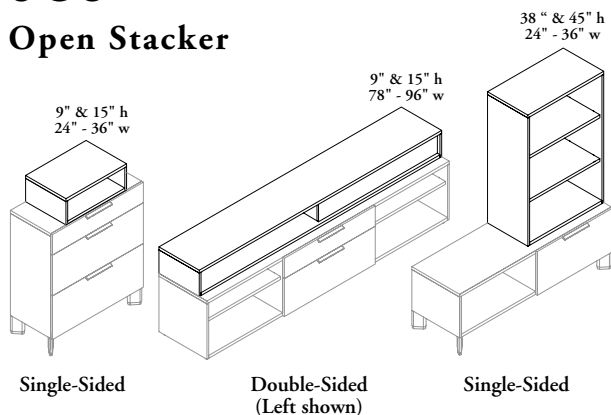

UCO Open Stacker

The Open Stacker is a 16" deep open cabinet that sits atop credenzas, towers and laterals to provide easily accessible open storage.

WHAT'S INCLUDED

1 cabinet with 1 to 4 height-adjustable shelves (depending on height and width).

NOTES

The Double-Sided (D) stacker is **not** available in 23", 30", 38" and 45" heights.

The Open Compartment Locations (L & R) do **not** apply to the Single-Sided (S) stacker.

Shelves are height-adjustable.

Heights of 23" and higher are only available in widths up to 48".

It is **not** recommended to stack units so that the total height exceeds 66".

Stackers **cannot** be stacked on top of each other.

PRODUCT OPTIONS