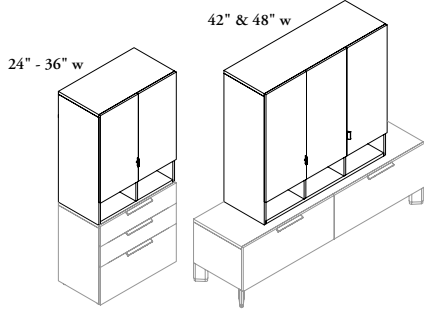

UCB

Closed Stacker with Cubbies

The Closed Stacker with Cubbies is a 16" deep closed cabinet that sits atop credenzas, to provide secured storage combined with open cubby space.

WHAT'S INCLUDED

1 cabinet with pulls (depending on width), lock and keys (if specified), 1 or 2 height-adjustable shelves (depending on height).

NOTES

The Single Door Location option does **not** apply to 24", 30" and 36" widths. (N) must be selected.

Shelves are height-adjustable.

Height denotes height of the cabinet only and must be added to the height of the base unit (21" & 28" high credenzas or stretch pedestals or 36", 42" or 51" towers or lateral files) to get total height.

It is **not** recommended to stack units so that total height exceeds 66".

Stackers **cannot** be stacked on top of each other.

PRODUCT OPTIONS

| Height         | Width              | Single Door Location                  | Pull Style                  | Pull Finish        | Case, Back & Front Finish  | Key Style                                      |
|----------------|--------------------|---------------------------------------|-----------------------------|--------------------|--|--|
| 23, 30, 38, 45 | 24, 30, 36, 42, 48 | L Left<br>R Right<br>N Not Applicable | D District<br>R Rectangular | Foundation<br>Mica | Source Laminate<br>Seamless Color<br>Flintwood<br>Natural Veneer | K Keyed Alike<br>R Keyed Randomly<br>N No Lock |

SAMPLE ORDER CODE

|        |    |   |   | Case | Back | Front |    |   |
|--------|----|---|---|------|------|-------|----|---|
| UCB 23 | 42 | L | D | 7    | ZA   | ZA    | ZA | R |

DIMENSIONS  
INCHES / MM