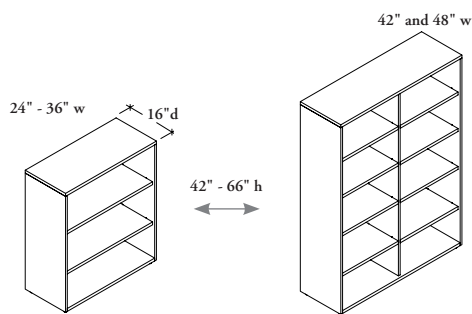

UBKS

Bookcase – Standard

The Standard Bookcase provides height-adjustable shelves for binder storage in addition to a base to support most Stackers. It can also be used to support panels.

WHAT'S INCLUDED

1 cabinet;

Adjust. Shelves	24" - 36" w	42" and 48" w
42" h	2	4
51" h	3	6
66" h	4	8

Extra kit that contains two 1-1/4" levelers and two 1-3/4" levelers will be shipped with the storage.

NOTES

Bookcases **cannot** be stacked on top of other base units, must use Open Stackers.

PRODUCT OPTIONS

Height	Width	Case & Back Finish
42, 51, 66	24, 30, 36, 42, 48	Source Laminate Seamless Color Flintwood Natural Veneer

SAMPLE ORDER CODE

		Case	Back
UBKS 42	30	HL	HL

**DIMENSIONS
INCHES / MM**

Pricing is continued on the following page.

U B K S
Bookcase – Standard
(Continued)

DIMENSIONS
INCHES / MM**PRICING**

		FLINTWOOD CASE		VENEER CASE	
		Seamless Back	Flintwood Back	Seamless Back	Veneer Back
H	W				
42 / 1067	24 / 610	1984	2337	2031	2360
42 / 1067	30 / 762	2459	2893	2512	2921
42 / 1067	36 / 914	2971	3497	3037	3531
42 / 1067	42 / 1067	3485	4098	3559	4137
42 / 1067	48 / 1219	3995	4699	4083	4746
51 / 1295	24 / 610	2278	2682	2330	2707
51 / 1295	30 / 762	2792	3282	2854	3316
51 / 1295	36 / 914	3328	3912	3401	3952
51 / 1295	42 / 1067	3837	4516	3923	4561
51 / 1295	48 / 1219	4348	5119	4446	5168
66 / 1676	24 / 610	2784	3275	2844	3307
66 / 1676	30 / 762	3279	3858	3351	3898
66 / 1676	36 / 914	3776	4444	3858	4486
66 / 1676	42 / 1067	4271	5025	4368	5076
66 / 1676	48 / 1219	4769	5608	4870	5662