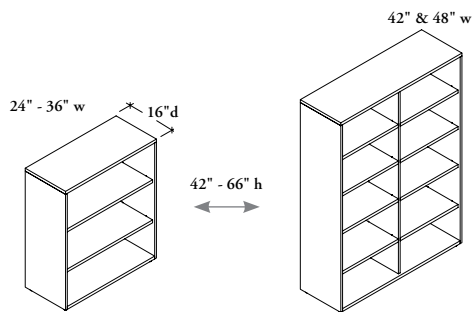

UBKS

Bookcase – Standard

The Standard Bookcase provides height-adjustable shelves for binder storage in addition to a base to support most Stackers. It can also be used to support panels.

WHAT'S INCLUDED

1 cabinet;

Adjust. Shelves	24" - 36" w	42" & 48" w
42" h	2	4
51" h	3	6
66" h	4	8

NOTES

Bookcases **cannot** be stacked on top of other base units, must use Open Stackers.

PRODUCT OPTIONS

Height	Width	Case & Back Finish
42, 51, 66	24, 30, 36, 42, 48	Source Laminate Seamless Color Flintwood Natural Veneer

SAMPLE ORDER CODE

		Case	Back
UBKS 42	30	HL	HL

**DIMENSIONS
INCHES / MM**

H	W
42 / 1067	24 / 610
42 / 1067	30 / 762
42 / 1067	36 / 914
42 / 1067	42 / 1067
42 / 1067	48 / 1219
51 / 1295	24 / 610
51 / 1295	30 / 762
51 / 1295	36 / 914
51 / 1295	42 / 1067
51 / 1295	48 / 1219
66 / 1676	24 / 610
66 / 1676	30 / 762
66 / 1676	36 / 914
66 / 1676	42 / 1067
66 / 1676	48 / 1219

Pricing is continued on the following page.

U B K S
Bookcase – Standard
(Continued)

DIMENSIONS
INCHES / MM**PRICING**

		FLINTWOOD CASE		VENEER CASE	
		Seamless Back	Flintwood Back	Seamless Back	Veneer Back
H	W				
42 / 1067	24 / 610	1786	2103	1828	2124
42 / 1067	30 / 762	2213	2604	2261	2629
42 / 1067	36 / 914	2674	3146	2734	3178
42 / 1067	42 / 1067	3137	3687	3203	3723
42 / 1067	48 / 1219	3594	4229	3675	4271
51 / 1295	24 / 610	2050	2413	2097	2436
51 / 1295	30 / 762	2511	2954	2568	2984
51 / 1295	36 / 914	2995	3522	3060	3556
51 / 1295	42 / 1067	3454	4064	3530	4105
51 / 1295	48 / 1219	3913	4606	4001	4650
66 / 1676	24 / 610	2505	2946	2560	2976
66 / 1676	30 / 762	2950	3472	3015	3507
66 / 1676	36 / 914	3398	3998	3472	4037
66 / 1676	42 / 1067	3843	4522	3930	4567
66 / 1676	48 / 1219	4291	5047	4382	5096