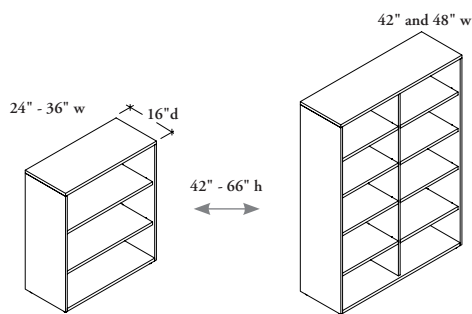

UBKS

Bookcase – Standard

The Standard Bookcase provides height-adjustable shelves for binder storage in addition to a base to support most Stackers. It can also be used to support panels.

WHAT'S INCLUDED

1 cabinet;

Adjust. Shelves	24" - 36" w	42" and 48" w
42" h	2	4
51" h	3	6
66" h	4	8

Extra kit that contains two 1-1/4" levelers and two 1-3/4" levelers will be shipped with the storage.

NOTES

Bookcases **cannot** be stacked on top of other base units, must use Open Stackers.

PRODUCT OPTIONS

Height	Width	Case & Back Finish
42, 51, 66	24, 30, 36, 42, 48	Source Laminate Seamless Color Flintwood Natural Veneer

SAMPLE ORDER CODE

		Case	Back
UBKS 42	30	HL	HL

**DIMENSIONS
INCHES / MM**

Pricing is continued on the following page.

U B K S
Bookcase – Standard
(Continued)

DIMENSIONS
INCHES / MM**PRICING**

		FLINTWOOD CASE		VENEER CASE	
		Seamless Back	Flintwood Back	Seamless Back	Veneer Back
H	W				
42 / 1067	24 / 610	1786	2103	1828	2124
42 / 1067	30 / 762	2213	2604	2261	2629
42 / 1067	36 / 914	2674	3146	2734	3178
42 / 1067	42 / 1067	3137	3687	3203	3723
42 / 1067	48 / 1219	3594	4229	3675	4271
51 / 1295	24 / 610	2050	2413	2097	2436
51 / 1295	30 / 762	2511	2954	2568	2984
51 / 1295	36 / 914	2995	3522	3060	3556
51 / 1295	42 / 1067	3454	4064	3530	4105
51 / 1295	48 / 1219	3913	4606	4001	4650
66 / 1676	24 / 610	2505	2946	2560	2976
66 / 1676	30 / 762	2950	3472	3015	3507
66 / 1676	36 / 914	3398	3998	3472	4037
66 / 1676	42 / 1067	3843	4522	3930	4567
66 / 1676	48 / 1219	4291	5047	4382	5096