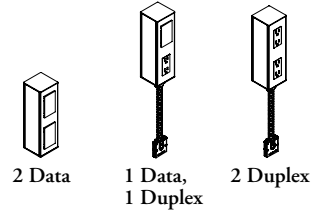

E W Q P M

Cubby Power Monument

The Cubby Power Monument provides access to power and data in open cubby sections of credenzas or the back cubby sections of pedestals and pedestal towers.

WHAT'S INCLUDED

1 power box, mounting hardware, receptacles (if specified).

WHAT'S EXCLUDED

Data and communications must be sourced separately.

NOTES

T-Slot 20 amp receptacle style is finished in Ebony.

Cubby Power Monument must plug directly into a Four-Way Splitter (EWDB) or an I-Connector (EWIC). It plug directly into a Storage Power Harness (EWBH).

Configuration	Outlet	Wire System
PP	11, 12, 13, 15, 22, 23, 25, 33, 35, 55	For 8T
PP	11, 12, 15, 16, 22, 25, 26, 55, 56, 66	For 8K
DP	1, 2, 3, 5	For 8T
DP	1, 2, 5, 6	For 8K
DD	n/a	

PRODUCT OPTIONS

Configuration	Wire System	Receptacle Style	Outlet Configuration	Country of Installation	Finish (standard 15 amp only)	PVC Free
DD Two Data	8T 8-Wire Isolated Ground 8K 8-Wire Dual Isolated	S Standard 15 amp	1, 2, 3, 5, 6, 11, 12, 13, 15, 16, 22, 23, 25, 26, 33, 35, 55, 56, 66	A Canada/U.S.A	YY Ebony	Standard
DP One Duplex, One Data		T T-Slot 20 amp			YF Storm White	V PVC Free
PP Two Duplexes					YN Platinum Grey Coordinate	

SAMPLE ORDER CODE

EWQPM PP	8K	S	11	A	YF	V

RECEPTACLE STYLE

PRICING

Receptacle Style	TWO DATA (DD)			
	Standard			
n/a	463			

Receptacle Style	ONE DUPLEX, ONE DATA (DP)			
	8-WIRE DUAL ISOLATED (8K)		8-WIRE ISOLATED GROUND (8T)	
	Standard	PVC Free (V)	Standard	PVC Free (V)
S	689	764	651	727
T	695	771	657	732

Receptacle Style	TWO DUPLEXES (PP)			
	8-WIRE DUAL ISOLATED (8K)		8-WIRE ISOLATED GROUND (8T)	
	Standard	PVC Free (V)	Standard	PVC Free (V)
S	703	776	665	740
T	714	789	677	752