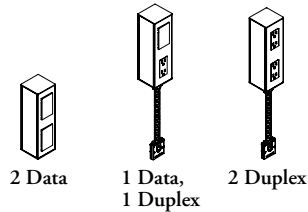

EWQPM

Cubby Power Monument

The Cubby Power Monument provides access to power and data in open cubby sections of credenzas or the back cubby sections of pedestals and pedestal towers.

WHAT'S INCLUDED

1 power box, mounting hardware, receptacles (if specified).

WHAT'S EXCLUDED

Data and communications must be sourced separately.

NOTES

T-Slot 20 amp receptacle style is finished in Ebony.

Cubby Power Monument must plug directly into a Four-Way Splitter (EWDB) or an I-Connector (EWIC). It plug directly into a Storage Power Harness (EWBH).