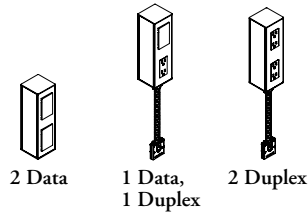

EWQPM

Cubby Power Monument

The Cubby Power Monument provides access to power and data in open cubby sections of credenzas or the back cubby sections of pedestals and pedestal towers.

WHAT'S INCLUDED

1 power box, mounting hardware, receptacles (if specified).

WHAT'S EXCLUDED

Data and communications must be sourced separately.

NOTES

T-Slot 20 amp receptacle style is finished in Ebony.

Cubby Power Monument must plug directly into a Four-Way Splitter (EWDB) or an I-Connector (EWIC). It plug directly into a Storage Power Harness (EWBH).