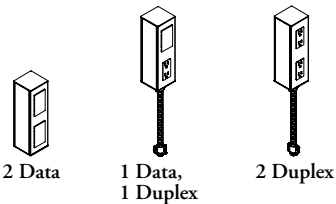

The Chicago Cubby Power Monument provides access to power and data in open cubby sections of credenzas or the back cubby sections of pedestals and pedestal towers.

WHAT'S INCLUDED

1 power box, mounting hardware, receptacles (if specified).

NOTES

T-Slot 20 amp receptacle style is finished in Ebony.

Chicago Cubby Power Monument (EWQPMCH) includes a 3-wire. No connector is provided on the bottom end due to Chicago electricians wiring restrictions.

Chicago electricians wiring restrictions require that all wiring and connections be supplied and connected by a licensed electrician.

EWQPMCH
Chicago Cubby Power Monument

PRODUCT OPTIONS

Configuration	Receptacle Style	Country of Installation	Finish (standard 15 amp only)
DD Two Data	S Standard 15 amp	A Canada/U.S.A.	YY Ebony
DP One Duplex, One Data	T T-Slot 20 amp		YF Storm White
PP Two Duplexes			YN Platinum Grey Coordinate