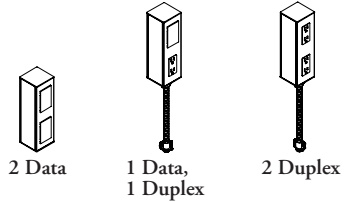

The Chicago Cubby Power Monument provides access to power and data in open cubby sections of credenzas or the back cubby sections of pedestals and pedestal towers.

WHAT'S INCLUDED

1 power box, mounting hardware, receptacles (if specified).

NOTES

T-Slot 20 amp receptacle style is finished in Ebony.

Chicago Cubby Power Monument (EWQPMCH) includes a 3-wire. No connector is provided on the bottom end due to Chicago electrics wiring restrictions.

Chicago electrics wiring restrictions require that all wiring and connections be supplied and connected by a licensed electrician.

EWQPMCH
Chicago Cubby Power Monument

PRODUCT OPTIONS

Configuration	Receptacle Style	Country of Installation	Finish (standard 15 amp only)
DD Two Data	S Standard 15 amp	A Canada/U.S.A.	YY Ebony
DP One Duplex, One Data	T T-Slot 20 amp		YF Storm White
PP Two Duplexes			YN Platinum Grey Coordinate