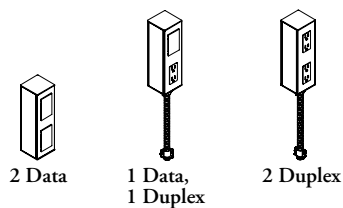

EWQPMCH

Chicago Cubby Power Monument

The Chicago Cubby Power Monument provides access to power and data in open cubby sections of credenzas or the back cubby sections of pedestals and pedestal towers.

WHAT'S INCLUDED

1 power box, mounting hardware, receptacles (if specified).

NOTES

T-Slot 20 amp receptacle style is finished in Ebony.

Chicago Cubby Power Monument (EWQPMCH) includes a 3-wire. No connector is provided on the bottom end due to Chicago electrics wiring restrictions.

Chicago electrics wiring restrictions require that all wiring and connections be supplied and connected by a licensed electrician.

PRODUCT OPTIONS

Configuration	Receptacle Style	Country of Installation	Finish (standard 15 amp only)
DD Two Data	S Standard 15 amp	A Canada/U.S.A.	YY Ebony
DP One Duplex, One Data	T T-Slot 20 amp		YF Storm White
PP Two Duplexes			YN Platinum Grey Coordinate