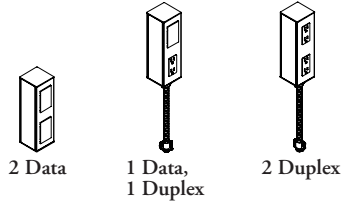

The Chicago Cubby Power Monument provides access to power and data in open cubby sections of credenzas or the back cubby sections of pedestals and pedestal towers.

WHAT'S INCLUDED

1 power box, mounting hardware, receptacles (if specified).

NOTES

T-Slot 20 amp receptacle style is finished in Ebony.

Chicago Cubby Power Monument (EWQPMCH) includes a 3-wire. No connector is provided on the bottom end due to Chicago electrics wiring restrictions.

Chicago electrics wiring restrictions require that all wiring and connections be supplied and connected by a licensed electrician.

EWQPMCH
Chicago Cubby Power Monument

PRODUCT OPTIONS

Configuration	Receptacle Style	Country of Installation	Finish (standard 15 amp only)
DD Two Data	S Standard 15 amp	A Canada/U.S.A.	YY Ebony
DP One Duplex, One Data	T T-Slot 20 amp		YF Storm White
PP Two Duplexes			YN Platinum Grey Coordinate

SAMPLE ORDER CODE

EWQPMCH PP	S	A	YF

RECEPTACLE STYLE

n/a
S
T
S
T

PRICING

TWO DATA (DD)	463
ONE DUPLEX, ONE DATA (DP)	576
	589
TWO DUPLEXES (PP)	589
	601