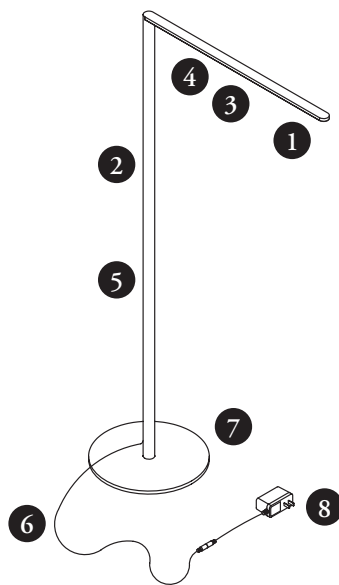

lady 7 floor lamp overview

The Lady 7 Floor Lamp by Konzept was designed with a sleek and sophisticated silhouette. Subtle yet dynamic, Lady 7 adds function and purpose to any space.

Refined yet functional, Lady 7 has the ability to adjust the light color temperature, as well as continuously dim with the use of a touch strip. These features are presented in a clean and linear aesthetic, and help to personalize the user's lighting experience.

The efficient 6W Floor Lamp has a standard USB port for device charging. Lady 7 boasts a telescopic body which can rotate 360°. Offered in Matte White, Silver and Metallic Black.

- 1 LED Light Engine
- 2 Telescoping Body
- 3 Touch Dimming & On/Off
- 4 Color Temperature Adjustment
- 5 USB
- 6 External Power Cord
- 7 Base
- 8 DC Connection

USB-A Port: Standard, 5W for mobile device charging

Material: Aluminum, Plastic

Warranty: 5 Years

Voltage: 120V

Base Finishes:

Standard: Metallic Black, Matte White, Silver

lady 7 floor lamp basics

Finishes

Standard:

- Konzept Matte White
- Konzept Silver
- Konzept Metallic Black

Lady 7 Floor Lamp (YLLF)

- Height: 44-1/2" / 52"
- Width: 21"
- Depth: 10"