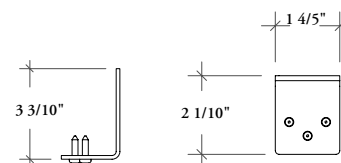

Finish Options

7 Platinum   L Graphic Steel

Please add the desired code(s) from above to the end of your product option code below.