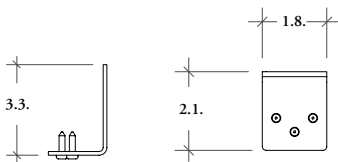

Finish Options

7 Platinum   L Graphic Steel

Please add the desired code(s) from above to the end of your product option code below.