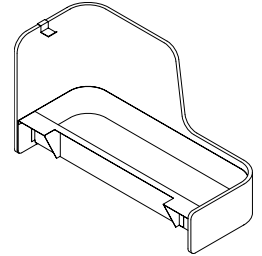

# YWSH Side Saddle, High

Side Saddle, High is designed to mount onto a height-adjustable worksurface as an open storage within a desk space. The high profile doubles as a semi-side privacy screen.

**What's Included**

1 table mounted side storage and 1 headphones accessory hook.

**Notes**

Adds 9 1/2" to the side of the Height-Adjustable Table.  
Works with desk edge screens that have a 1/2" gap to the worksurface.  
Maximum load is 25lbs.

**DIMENSIONS  
INCHES / MM**

D
23 / 584
29 / 737

**PRICING**

488
512