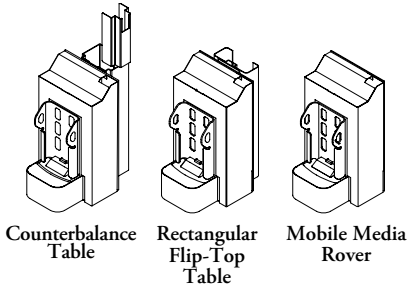

YUNFA

Untethered Furniture Adapter

Connects Untethered Battery (YUNBA) with Untethered furniture (Untethered Expansion Flip-Top Table (YUNFT), Untethered Navigate Base Only (YUNAH) and Untethered Media Rover (YUNMS)).

What's Included

One Untethered Battery Furniture Adapter with specified mounting hardware.

Notes

One unit houses one Untethered Battery (YUNBA).

Untethered Battery (YUNBA) and Untethered Furniture are required and specified separately.

Untethered Furniture Adapter mounts to Untethered Furniture (Untethered Expansion Flip-Top Table (YUNFT), Untethered Navigate Base Only (YUNAH) and Untethered Media Rover (YUNMS) only.

For indoor use only.

Maximum output of 120 W. Do not exceed 120 W in total electrical consumption. Untethered Furniture Adapter will automatically shut off when maximum output is exceeded as a safety feature. Consult User Guide for troubleshooting instructions.

Battery charge will gradually deplete over time when left installed on Untethered Furniture Adapter.

PRODUCT OPTIONS

Configuration	Cradle Type	Metal Paint Finish
01 Counterbalance Table	D0250 250 Watt-Hours	Foundation
02 Rectangular Flip-Top Table		Mica
03 Mobile Media Rover		Accent

SAMPLE ORDER CODE

YUNFA 01	D0250	60

DESCRIPTION

PRICING

Counterbalance Table (01)	1934
Rectangular Flip-Top Table (02)	1874
Mobile Media Rover (03)	1728