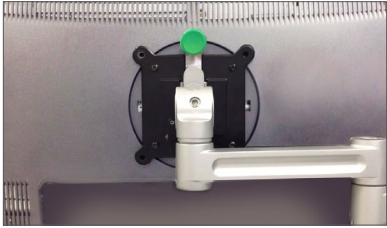

Xpress YMSTV
MAST Quick Release Vesa Plate

What's Included

1 MAST Quick Release VESA Plate, monitor mounting screws.

Notes

75mm / 100mm VESA mounting patterns.

Supports on-the-fly monitor changes.

Finished in Black.

PRICING

68