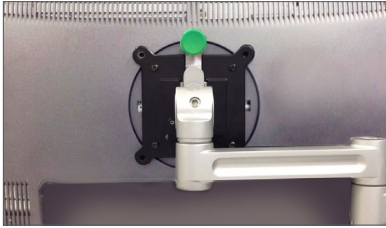

Xpress YMSTV

MAST Quick Release Vesa Plate

What's Included

1 MAST Quick Release VESA Plate, monitor mounting screws.

Notes

75mm / 100mm VESA mounting patterns.

Supports on-the-fly monitor changes.

Finished in Black.