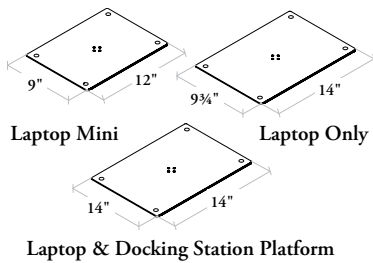

**YMSTL** **Xpress**

**MAST Laptop Holder**

**What's Included**

1 Laptop Platform, 12mm attachment hardware.

**Notes**

Attaches to MAST arms.

Three sizes to accommodate laptop, laptop with docking station and smaller sub notebook (for example Ultrabook/Netbook) applications.