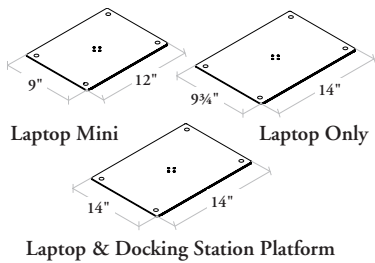

YMSTL Xpress

MAST Laptop Holder

What's Included

1 Laptop Platform, 12mm attachment hardware.

Notes

Attaches to MAST arms.

Three sizes to accommodate laptop, laptop with docking station and smaller sub notebook (for example Ultrabook/Netbook) applications.

PRODUCT OPTIONS

Platform Style

- 1 Laptop Only
- 2 Laptop and Docking Station
- 3 Laptop Mini

SAMPLE ORDER CODE

YMSTL 1

PRICING

Laptop Only	Laptop and Docking Station	Laptop Mini
382	432	357