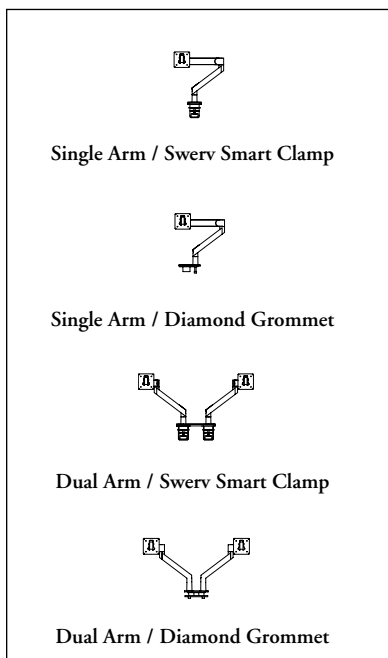

Bolt Thru Mount requires a 3/8" drilled hole in work surface and works on worksurfaces up to 1 1/2" thick

Desk Edge Mount works on worksurfaces between 3/4" to 1 1/2" thick

Quick release feature is standard for 75/100 VESA plate

Height adjustment range of 10"

Supports between 5 and 12 lbs

Focal adjustment of 20.5

Minimum product depth of 2"

Tilt adjustment of 135°

Swivel adjustment 360° or 180° (dependent on use of rotation stops)

Monitor swivel of 180°

Easily positions monitor in landscape or portrait

Arm reach and clamp includes integrated wire management