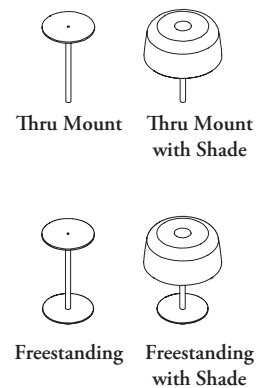

YLYT

Yurei Table Lamp *by Koncept*

Available in a freestanding base or thru mount the Yurei Table Lamp brings a sense of residential and modern sophistication to any area of the office.

What's Included

1 Yurei table lamp with base as specified, 1 shade if specified.

Notes

Color Temperature: 3000K

Lumens: 760

Color Rendering Index: 90+

LED Lifespan: 60,000 Hours

Energy Consumption: 14W

Dimming: Continuous Dimming

USB-C Port: Standard 7.5W for mobile device charging

Material: Aluminum, Polycarbonate

Warranty: 5 Years

Voltage: 100-240V

Base Finishes: Matte Black, Matte White

Shade Finishes: Clear, Dark Grey Translucent, Tea Brown Translucent, Blue Translucent

PRODUCT OPTIONS

Base Style	Shade	Base Finish	Acrylic Shade Finish
1 Freestanding	N No Shade	KMWT Koncept Matte White	KSCLR Koncept Clear
2 Thru Mount	A 14" Acrylic Shade	KMTB Koncept Matte Black	KSDGY Koncept Dark Grey Translucent
			KSTEA Koncept Tea Brown Translucent
			KSBLU Koncept Blue Translucent

SAMPLE ORDER CODE

YLYT 1	A	KMWT	KSCLR

BASE STYLE

PRICING

	No Shade	With 14" Shade
Freestanding	1053	1491
Thru-Mount	1137	1575