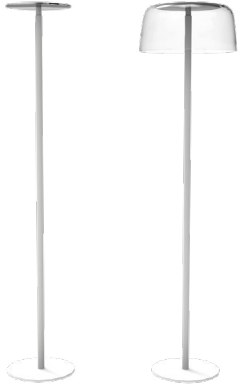

YLYF

Yurei Floor Lamp *by Koncept*

From open ancillary spaces, to quiet private offices, the Yurei Floor Lamp brings a sense of residential and modern sophistication to any area of the office.

What's Included

1 Yurei floor lamp, 1 shade if specified.

Notes

Color Temperature: 3000K

Lumens: 760

Color Rendering Index: 90+

LED Lifespan: 60,000 Hours

Energy Consumption: 14W

Dimming: Continuous Dimming

USB-C Port: Standard 7.5W for mobile device charging

Material: Aluminum, Polycarbonate

Warranty: 5 Years

Voltage: 100-240V

Base Finishes: Matte Black, Matte White

Shade Finishes: Clear, Dark Grey Translucent, Tea Brown Translucent, Blue Translucent

PRODUCT OPTIONS

Shade	Base Finish	Acrylic Shade Finish
N No Shade	KMWT Koncept Matte White	KSCLR Koncept Clear
A 14" Acrylic Shade	KMTB Koncept Matte Black	KSDGY Koncept Dark Grey Translucent
		KSTEA Koncept Tea Brown Translucent
		KSBLU Koncept Blue Translucent