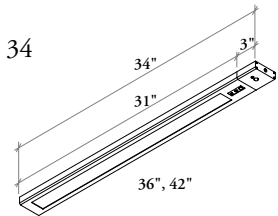

PRODUCT OPTIONS

Cabinet Width	Accessory Feature	Country of Installation	Finish
24, 30, 36, 42, 48, 54, 60	0 No Accessory Feature 1 With Occupancy Sensor	A Canada/U.S.A.	AC Clear Anodized

SAMPLE ORDER CODE

YLTU 24	1	A	AC

See Pricing on the following page.