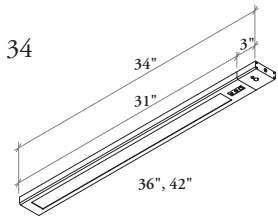

PRODUCT OPTIONS

Cabinet Width	Accessory Feature	Country of Installation	Finish
24, 30, 36, 42, 48, 54, 60	0 No Accessory Feature 1 With Occupancy Sensor	A Canada/U.S.A.	AC Clear Anodized

SAMPLE ORDER CODE

YLTU 24	1	A	AC

See Pricing on the following page.