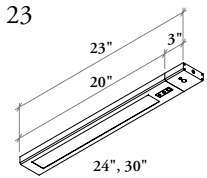

PRODUCT OPTIONS

Cabinet Width	Accessory Feature	Country of Installation	Finish
24, 30, 36, 42, 48, 54, 60	0 No Accessory Feature 1 With Occupancy Sensor	A Canada/U.S.A.	AC Clear Anodized

SAMPLE ORDER CODE

YLTU 24	1	A	AC

See Pricing on the following page.