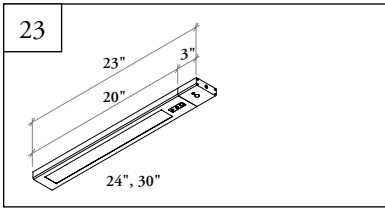

### What's Included

- 1 Tangent Undercabinet Light of specified width
- Attachment hardware for both metal and wood overhead cabinets.
- Magnets, mounting plates and screws standard on all lights.
- 10' cord with detachable power adapter face.