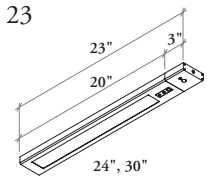

PRODUCT OPTIONS

Cabinet Width	Accessory Feature	Country of Installation	Finish
24, 30, 36, 42, 48, 54, 60	0 No Accessory Feature 1 With Occupancy Sensor	A Canada/U.S.A.	AC Clear Anodized

SAMPLE ORDER CODE

YLTU 24	1	A	AC

See Pricing on the following page.