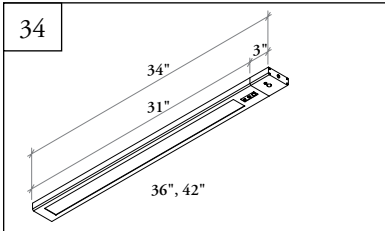

### What's Included

- 1 Tangent Undercabinet Light of specified width
- Attachment hardware for both metal and wood overhead cabinets.
- Magnets, mounting plates and screws standard on all lights.
- 10' cord with detachable power adapter face.