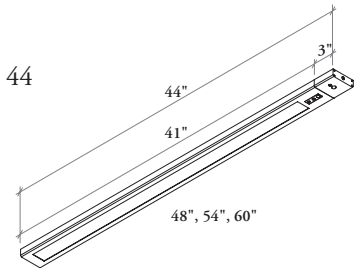

PRODUCT OPTIONS

Cabinet Width	Accessory Feature	Country of Installation	Finish
24, 30, 36, 42, 48, 54, 60	0 No Accessory Feature 1 With Occupancy Sensor	A Canada/U.S.A.	AC Clear Anodized

SAMPLE ORDER CODE

YLTU 24	1	A	AC

See Pricing on the following page.