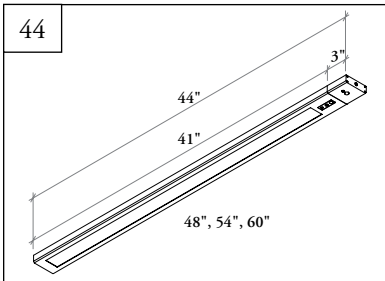

### What's Included

- 1 Tangent Undercabinet Light of specified width
- Attachment hardware for both metal and wood overhead cabinets.
- Magnets, mounting plates and screws standard on all lights.
- 10' cord with detachable power adapter face.