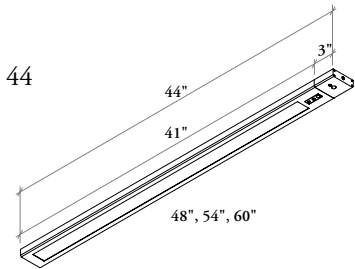

PRODUCT OPTIONS

Cabinet Width	Accessory Feature	Country of Installation	Finish
24, 30, 36, 42, 48, 54, 60	0 No Accessory Feature 1 With Occupancy Sensor	A Canada/U.S.A.	AC Clear Anodized

SAMPLE ORDER CODE

YLTU 24	1	A	AC

See Pricing on the following page.