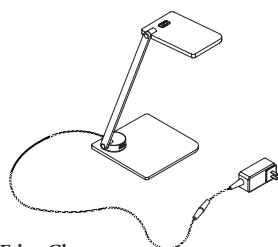

YLTT Tangent Task Light

One Table
One Plug

Freestanding

Edge Clamp

What's Included

1 Tangent Task Light, specified base style.
10' cord with detachable power adapter.

Notes

Step dimming of 100%, 50% and off
Color temperature of 3500K
Color Rendering of Index 80 + CRI
360° stem swivel
180° stem tilt
50,000 hour life span
Generates 1600 LUX @ 100%, 780 LUX @ 50% dimming.
Luminosity of 600 in
Power Consumption of 10W
UL Certified
Input voltage 100 - 240 V
Output voltage 24 V 1A
One Table One Plug product offering plug style (D) refers to the DC power connection to be plugged into the DC Power Hub.

PRODUCT OPTIONS

Base Style	Country of Installation	Lightbar Finish	Plug Style
1 Freestanding 2 Edge Clamp	A Canada/U.S.A.	83 Very White	D DC Power Connection S Standard with Power Adapter

SAMPLE ORDER CODE