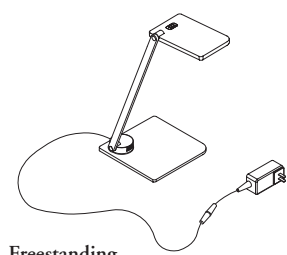

YLTT Tangent Task Light

One Table
One Plug

Freestanding

Edge Clamp

What's Included

1 Tangent Task Light, specified base style.
10' cord with detachable power adapter.

Notes

Step dimming of 100%, 50% and off
Color temperature of 3500K
Color Rendering of Index 80 + CRI
360° stem swivel
180° stem tilt
50,000 hour life span
Generates 1600 LUX @ 100%, 780 LUX @ 50% dimming.
Luminosity of 600 in
Power Consumption of 10W
UL Certified
Input voltage 100 - 240 V
Output voltage 24 V 1A
One Table One Plug product offering plug style (D) refers to the DC power connection to be plugged into the DC Power Hub.

PRODUCT OPTIONS

Base Style	Country of Installation	Lightbar Finish	Plug Style
1 Freestanding 2 Edge Clamp	A Canada/U.S.A.	83 Very White	D DC Power Connection S Standard with Power Adapter

SAMPLE ORDER CODE