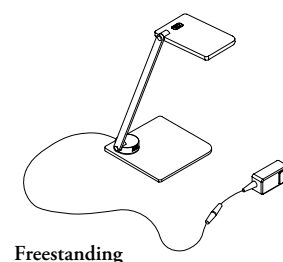

YLTT Tangent Task Light

One Table
One Plug

What's Included

1 Tangent Task Light, specified base style.
10' cord with detachable power adapter.

Notes

Step dimming of 100%, 50% and off
Color temperature of 3500K
Color Rendering of Index 80 + CRI
360° stem swivel
180° stem tilt
50,000 hour life span
Generates 1600 LUX @ 100%, 780 LUX @ 50% dimming.
Luminosity of 600 lumens
Power Consumption of 10W
UL Certified
Input voltage 100 - 240 V
Output voltage 24 V 1A
One Table One Plug product offering plug style (D) refers to the DC power connection to be plugged into the DC Power Hub.

PRODUCT OPTIONS

Base Style	Country of Installation	Lightbar Finish	Plug Style
1 Freestanding	A Canada/U.S.A.	83 Very White	D DC Power Connection
2 Edge Clamp			S Standard with Power Adapter

SAMPLE ORDER CODE