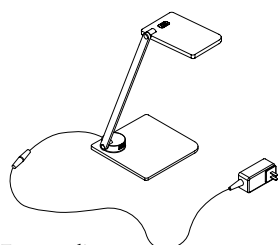

# YLTT Tangent Task Light

Freestanding

Edge Clamp

### What's Included

1 Tangent Task Light, specified base style.  
10' cord with detachable power adapter.

### Notes

Step dimming of 100%, 50% and off  
Color temperature of 3500K  
Color Rendering of Index 80 + CRI  
360° stem swivel  
180° stem tilt  
50,000 hour life span  
Generates 1600 LUX @ 100%, 780 LUX @ 50% dimming.  
Luminosity of 600 in  
Power Consumption of 10W  
UL Certified  
Input voltage 100 - 240 V  
Output voltage 24 V 1A  
One Table One Plug product offering plug style (D) refers to the DC power connection to be plugged into the DC Power Hub.

### PRODUCT OPTIONS

Base Style	Country of Installation	Lightbar Finish	Plug Style
1 Freestanding 2 Edge Clamp	A Canada/U.S.A.	83 Very White	D DC Power Connection S Standard with Power Adapter