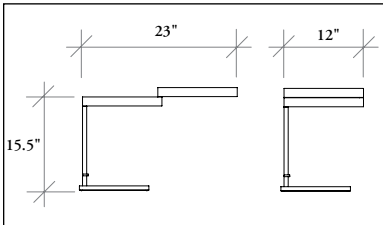

Notes

- High output LED light engine
- Color temperature of 3000K
- 50,000 hour lifespan
- Luminosity of 610 lumens
- Color Rendering Index of 90+CRI
- Illuminance of 2500 lux
- 75 lm/W
- Power consumption of 8w
- 6' cord with detachable power adapter
- Common power adapter used for detachable North American (A), Europlug (C) and UK (G) plug faces (when specified)
- UL Listed
- 6 hour auto shut-off
- One Table One Plug product offering plug style (D) refers to the DC power connection to be plugged into the DC Power Hub.