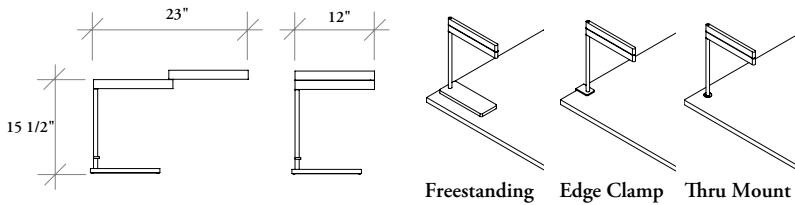

YLSR

Sanna Lightbar

One Table
One Plug

Lightbar provides a truly unique lighting experience through its shape and angles that transforms from a companion ambient light to a work-focused task light.

What's Included

1 Sanna Lightbar, specified base and specified power adapter.

Notes

- High output LED light engine
- Color temperature of 3000K
- 50,000 hour lifespan
- Luminosity of 610 lumens
- Color Rendering Index of 90+CRI
- Illuminance of 2500 lux
- 75 lm/W
- Power consumption of 8w
- 6' cord with detachable power adapter
- Common power adapter used for detachable North American (A), Europlug (C) and UK (G) plug faces (when specified)
- UL Listed
- 6 hour auto shut-off
- One Table One Plug product offering plug style (D) refers to the DC power connection to be plugged into the DC Power Hub.

PRODUCT OPTIONS

Base Style	Insert Style	Country of Installation	Lightbar Finish	Plug Style
1 Freestanding	N000 No Insert	A Canada/U.S.A.	25 Crisp Grey	D DC Power Connection S Standard with Power Adapter
2 Edge Clamp	4007 Heather Felt		60 Platinum	
3 Thru Mount	4046 Fine Grain		68 Anthracite	