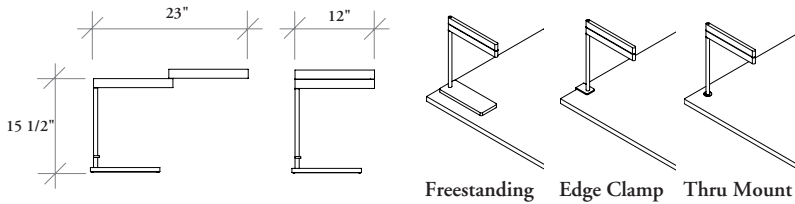

One Table One Plug product offering plug style (D) refers to the DC power connection to be plugged into the DC Power Hub.

PRODUCT OPTIONS

Base Style	Insert Style	Country of Installation	Lightbar Finish	Plug Style
1 Freestanding	N000 No Insert	A Canada/U.S.A.	25 Crisp Grey	D DC Power Connection S Standard with Power Adapter
2 Edge Clamp	4007 Heather Felt		60 Platinum	
3 Thru Mount	4046 Fine Grain		68 Anthracite	