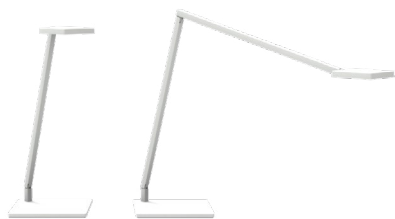

YLFT

Focaccia Task Light *by Koncept*

The Focaccia Task Light provides a sleek and modern lighting solution for any workspace. Available in both single and double arm versions, this highly adjustable task light is both functional and stylish.

What's Included

1 Focaccia task light, specified configuration and base.

Notes

Color Temperature Adjustment: From 2700K to 5000K

Lumens: 460

Color Rendering Index: 90+

LED Lifespan: 60,000 Hours

Energy Consumption: 7W

Dimming: Continuous Dimming (touchstrip)

Occupancy Sensor: Standard

USB-C Port: Standard, 7.5W for mobile device charging

Safety Rating: C-UL-US Certified

Material: Aluminum, Plastic

Warranty: 5 Years

Voltage: 100-240V

Finishes: Matte Black, Matte White, Silver

Freestanding

Edge Clamp

Freestanding with Wireless Charging Integrated

PRODUCT OPTIONS

Configuration	Base Style	Base Finish
S Single Arm	1 Freestanding Only	KMWT Koncept Matte White
D Double Arm	2 Edge Clamp	KSIL Koncept Silver
	3 Freestanding with Wireless Charging Integrated	KMTB Koncept Matte Black