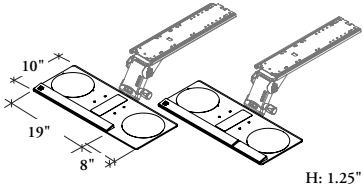

# Tiers “T4” Large Phenolic

**What’s Included**

- 1 slim profile phenolic keyboard tray (Large)
- Mono arm mechanism (see Adjustable Arm Mechanism Options for details)
- Removable anti-microbial Tiers thin edge palmrest
- Anti-slip keyboard surface pads, 1/4" rear lip

**Notes**

Platform is non-handed and can be easily repositioned for left or right hand use by the user.  
 Tiers thin edge palmrest can be securely placed anywhere along the front of the tray without the use of tools.  
 Accessories Offset Mount (YKMT) allows mounting to worksurfaces with reinforcement channels. Ordered separately.  
 Palmrest option Full Length (2) includes 19" Standard Length (1) palmrest and 7" Tiers Thin Edge Mouse rest (ACGTM).

**PRODUCT OPTIONS**

Arm Mechanism	Palmrest	Tilt Range	Tray Finish
<b>A</b> Sit/Stand	<b>1</b> Standard Length	<b>1</b> +10°/-15°	<b>YK</b> Speckled Silver Grey Coordinate
<b>B</b> Extended	<b>2</b> Full Length	<b>2</b> 0°/-15°	<b>YN</b> Speckled Granite Coordinate
<b>C</b> Standard			
<b>D</b> Space Saver			