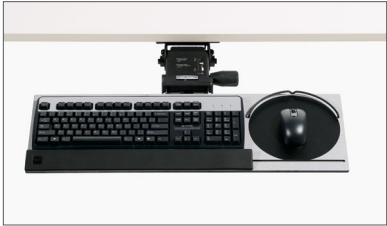

**Xpress** YKT4

# Tiers “T4” Large Phenolic

**What’s Included**

- 1 slim profile phenolic keyboard tray (Large)
- Mono arm mechanism (see Adjustable Arm Mechanism Options for details)
- Removable anti-microbial Tiers thin edge palmrest
- Anti-slip keyboard surface pads, 1/4" rear lip

**Notes**

Platform is non-handed and can be easily repositioned for left or right hand use by the user.  
 Tiers thin edge palmrest can be securely placed anywhere along the front of the tray without the use of tools.  
 Accessories Offset Mount (YKMT) allows mounting to worksurfaces with reinforcement channels. Ordered separately.  
 Palmrest option Full Length (2) includes 19" Standard Length (1) palmrest and 7" Tiers Thin Edge Mouse rest (ACGTM).

**PRODUCT OPTIONS**

Arm Mechanism	Palmrest	Tilt Range	Tray Finish
<b>A</b> Sit/Stand	<b>1</b> Standard Length	<b>1</b> +10°/-15°	<b>YK</b> Speckled Silver Grey Coordinate
<b>B</b> Extended	<b>2</b> Full Length	<b>2</b> 0°/-15°	<b>YN</b> Speckled Granite Coordinate
<b>C</b> Standard			
<b>D</b> Space Saver			