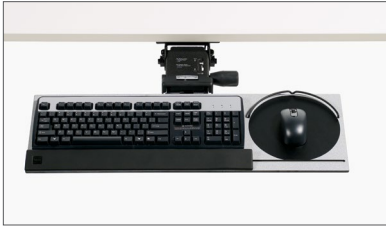

**Xpress** YKT4

# Tiers “T4” Large Phenolic

**What’s Included**

- 1 slim profile phenolic keyboard tray (Large)
- Mono arm mechanism (see Adjustable Arm Mechanism Options for details)
- Removable anti-microbial Tiers thin edge palmrest
- Anti-slip keyboard surface pads, 1/4" rear lip

**Notes**

Platform is non-handed and can be easily repositioned for left or right hand use by the user.  
 Tiers thin edge palmrest can be securely placed anywhere along the front of the tray without the use of tools.  
 Accessories Offset Mount (YKMT) allows mounting to worksurfaces with reinforcement channels.  
 Ordered separately.  
 Palmrest option Full Length (2) includes 19" Standard Length (1) palmrest and 7" Tiers Thin Edge Mouse rest (ACGTM).

**PRODUCT OPTIONS**

Arm Mechanism	Palmrest	Tilt Range	Tray Finish
A Sit/Stand	1 Standard Length	1 +10°/-15°	YK Speckled Silver Grey Coordinate
B Extended	2 Full Length	2 0°/-15°	YN Speckled Granite Coordinate
C Standard			
D Space Saver			