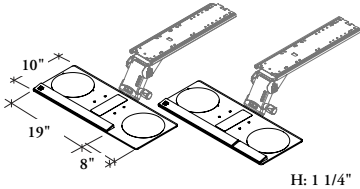

Xpress YKT4

Tiers “T4” Large Phenolic

What’s Included

- 1 slim profile phenolic keyboard tray (Large)
- Mono arm mechanism (see Adjustable Arm Mechanism Options for details)
- Removable anti-microbial Tiers thin edge palmrest
- Anti-slip keyboard surface pads, 1/4" rear lip

Notes

Platform is non-handed and can be easily repositioned for left or right hand use by the user.
 Tiers thin edge palmrest can be securely placed anywhere along the front of the tray without the use of tools.
 Accessories Offset Mount (YKMT) allows mounting to worksurfaces with reinforcement channels.
 Ordered separately.
 Palmrest option Full Length (2) includes 19" Standard Length (1) palmrest and 7" Tiers Thin Edge Mouse rest (ACGTM).

PRODUCT OPTIONS

Arm Mechanism	Palmrest	Tilt Range	Tray Finish
A Sit/Stand	1 Standard Length	1 +10°/-15°	YK Speckled Silver Grey Coordinate
B Extended	2 Full Length	2 0°/-15°	YN Speckled Granite Coordinate
C Standard			
D Space Saver			

SAMPLE ORDER CODE

YKT4 A	2	1	YK
---------------	----------	----------	-----------

STYLE

A
B
C
D

PRICING

	Standard Palmrest	Full Palmrest
A	1080	1175
B	792	885
C	746	836
D	731	822