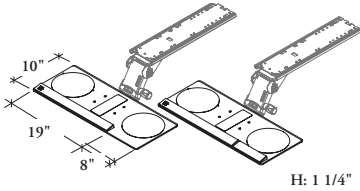

# Tiers “T4” Large Phenolic

**What’s Included**

- 1 slim profile phenolic keyboard tray (Large)
- Mono arm mechanism (see Adjustable Arm Mechanism Options for details)
- Removable anti-microbial Tiers thin edge palmrest
- Anti-slip keyboard surface pads, 1/4" rear lip

**Notes**

Platform is non-handed and can be easily repositioned for left or right hand use by the user.  
 Tiers thin edge palmrest can be securely placed anywhere along the front of the tray without the use of tools.  
 Accessories Offset Mount (YKMT) allows mounting to worksurfaces with reinforcement channels.  
 Ordered separately.  
 Palmrest option Full Length (2) includes 19" Standard Length (1) palmrest and 7" Tiers Thin Edge Mouse rest (ACGTM).

**PRODUCT OPTIONS**

Arm Mechanism	Palmrest	Tilt Range	Tray Finish
A Sit/Stand	1 Standard Length	1 +10°/-15°	YK Speckled Silver Grey Coordinate
B Extended	2 Full Length	2 0°/-15°	YN Speckled Granite Coordinate
C Standard			
D Space Saver			