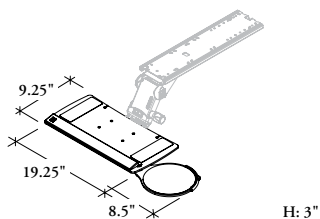

### What's Included

- 1 slim profile phenolic keyboard tray (Small)
- Mono arm mechanism (see Adjustable Arm Mechanism Options for details)
- Swivel mousing surface with lexan mousing surface and mouse retainer
- Removable anti-microbial Tiers thin edge palmrest
- Anti-slip keyboard surface pads

### Notes

- 3D mousing surface can be switched from left to right.
- Accessories Offset Mount (YKMT) allows mounting to worksurfaces with reinforcement channels. Ordered separately.