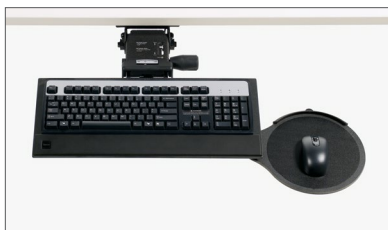

# YKT3 **Xpress**

### What's Included

- 1 slim profile phenolic keyboard tray (Small)
- Mono arm mechanism (see Adjustable Arm Mechanism Options for details)
- Swivel mousing surface with lexan mousing surface and mouse retainer
- Removable anti-microbial Tiers thin edge palmrest
- Anti-slip keyboard surface pads

### Notes

- 3D mousing surface can be switched from left to right.
- Accessories Offset Mount (YKMT) allows mounting to worksurfaces with reinforcement channels. Ordered separately.

### PRODUCT OPTIONS

Arm Mechanism	Tilt Range	Tray Finish
A Sit / Stand	1 +10°/-15°	YK Speckled Silver Grey Coordinate
B Extended	2 0°/-15°	YN Speckled Granite Coordinate
C Standard		
D Space Saver		