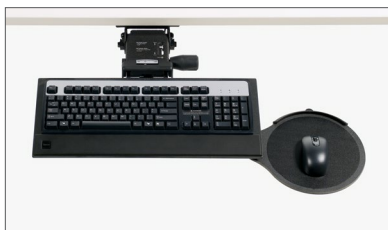

YKT3 **Xpress**

Tiers “T3” Small Phenolic

What's Included

- 1 slim profile phenolic keyboard tray (Small)
- Mono arm mechanism (see Adjustable Arm Mechanism Options for details)
- Swivel mousing surface with lexan mousing surface and mouse retainer
- Removable anti-microbial Tiers thin edge palmrest
- Anti-slip keyboard surface pads

Notes

- 3D mousing surface can be switched from left to right.
- Accessories Offset Mount (YKMT) allows mounting to worksurfaces with reinforcement channels. Ordered separately.

PRODUCT OPTIONS

Arm Mechanism	Tilt Range	Tray Finish
A Sit / Stand	1 +10°/-15°	YK Speckled Silver Grey Coordinate
B Extended	2 0°/-15°	YN Speckled Granite Coordinate
C Standard		
D Space Saver		