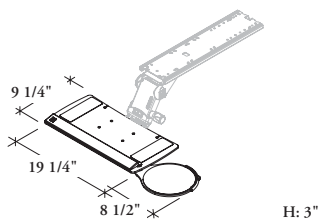

YKT3 **Xpress**

Tiers “T3” Small Phenolic

What's Included

- 1 slim profile phenolic keyboard tray (Small)
- Mono arm mechanism (see Adjustable Arm Mechanism Options for details)
- Swivel mousing surface with lexan mousing surface and mouse retainer
- Removable anti-microbial Tiers thin edge palmrest
- Anti-slip keyboard surface pads

Notes

- 3D mousing surface can be switched from left to right.
- Accessories Offset Mount (YKMT) allows mounting to worksurfaces with reinforcement channels. Ordered separately.

PRODUCT OPTIONS

Arm Mechanism	Tilt Range	Tray Finish
A Sit / Stand	1 +10°/-15°	YK Speckled Silver Grey Coordinate
B Extended	2 0°/-15°	YN Speckled Granite Coordinate
C Standard		
D Space Saver		