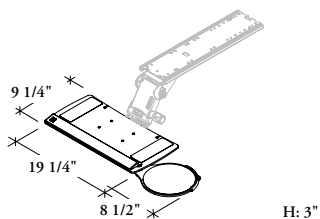

YKT3 **Xpress**

Tiers “T3” Small Phenolic

What's Included

- 1 slim profile phenolic keyboard tray (Small)
- Mono arm mechanism (see Adjustable Arm Mechanism Options for details)
- Swivel mousing surface with lexan mousing surface and mouse retainer
- Removable anti-microbial Tiers thin edge palmrest
- Anti-slip keyboard surface pads

Notes

- 3D mousing surface can be switched from left to right.
- Accessories Offset Mount (YKMT) allows mounting to worksurfaces with reinforcement channels. Ordered separately.

PRODUCT OPTIONS

Arm Mechanism	Tilt Range	Tray Finish
A Sit / Stand	1 +10°/-15°	YK Speckled Silver Grey Coordinate
B Extended	2 0°/-15°	YN Speckled Granite Coordinate
C Standard		
D Space Saver		