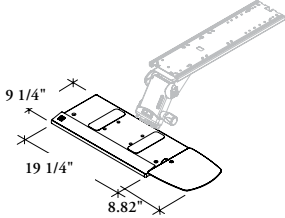

Xpress YKT2
Tiers “T2” HDPE

What’s Included

- 1 HDPE keyboard tray
- Mono arm mechanism (see Adjustable Arm Mechanism Options for details)
- 3D (height, tilt and swivel) mousing surface bracket
- Platinum Grey knife edge mousing surface with removable wire management
- Removable anti-microbial Tiers thin edge palmrest

Notes

- 3D mousing surface bracket allows the user to position the mouse surface in a neutral position independent of the keyboard platform position.
- 3D mousing surface can be switched from left to right.
- Accessories Offset Mount (YKMT) allows mounting to worksurfaces with reinforcement channels. Ordered separately.

PRODUCT OPTIONS

Arm Mechanism	Tilt Range
A Sit/Stand	1 +10°/-15°
B Extended	2 0°/-15°
C Standard	
D Space Saver	

SAMPLE ORDER CODE

YKT2 A	2
---------------	----------

STYLE

PRICING

A	1145
B	855
C	807
D	792