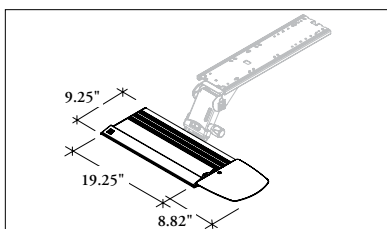

YKT1 **Xpress**

Tiers “T1” Aluminum

What's Included

- 1 knife edge aluminum keyboard tray
- Mono arm mechanism (see Adjustable Arm Mechanism Options for details)
- 3D (height, tilt and swivel) mousing surface bracket
- Platinum Grey knife edge mousing surface with removable wire management
- Removable anti-microbial Tiers thin edge palmrest

Notes

- Aluminum keyboard tray has a “shift” feature that allows the user to easily slide the keyboard left or right without the use of tools.
- 3D mousing surface bracket allows the user to position the mouse surface in a neutral position independent of the keyboard platform.
- 3D mousing surface can be switched from left to right without the use of tools.
- Accessories Offset Mount (YKMT) allows mounting to worksurfaces with reinforcement channels. Ordered separately.

PRODUCT OPTIONS

Arm Mechanism	Tilt Range
A Sit/Stand	1 +10°/-15°
B Extended	2 0°/-15°
C Standard	
D Space Saver	

SAMPLE ORDER CODE

YKT1 B	1
---------------	----------

STYLE

A
B
C
D

PRICING

942
724
688
676