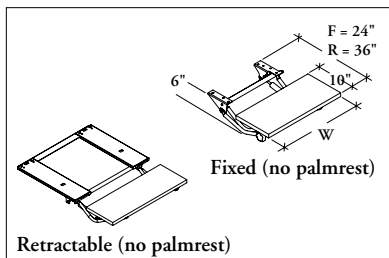

Tray Width size is Nominal. Actual Width is 2" less.

Height-adjustable range is +6"/-7". Tilt adjustment range is +/-15°.

Standard palmrest width is 19" and Wide palmrest width is 27".

Flat edge trim styles (8 & 9) come in square corners.