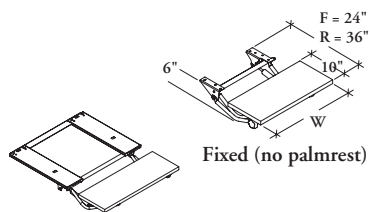

Tray Width size is Nominal. Actual Width is 2" less.

Height-adjustable range is +6"/-7". Tilt adjustment range is +/-15°.

Standard palmrest width is 19" and Wide palmrest width is 27".

Flat edge trim styles (8 & 9) come in square corners.