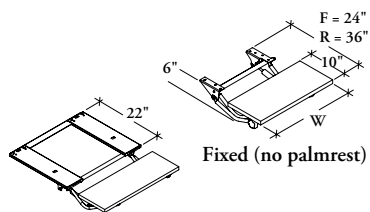

Retractable (no palmrest)

PRODUCT OPTIONS

Mechanism Type	Palmrest Size	Palmrest Type	Tray Width	Tray Finish	Trim Style	Edge Trim Finish
1 Fixed	1 Standard	G Gel Palmrest	24, 30, 36, 42, 48, 54, 60	Foundation	1 Slim (with Foundation)	Edge Trim Colors
2 Retractable	2 Full Width	N None		Flintwood	4 Slim (with Flintwood)	
	3 None			Natural Veneer	2 Bullnose (with Foundation) 3 Bullnose (with Flintwood) 8 Flat (with Foundation & Flintwood) 9 Flat (with Flintwood & Natural Veneer) E Eased (with Natural Veneer)	

SAMPLE ORDER CODE

YKKW 1	1	G	30	ST	1	WW

DIMENSIONS INCHES / MM

PRICING

FIXED MECHANISM

NO PALMREST

W	FOUNDATION			FLINTWOOD			VENEER		
	Slim & Flat Trim	Bullnose Trim	Full Knife Trim	Flat Trim	Slim Trim	Bullnose & Full Knife Trim	Flat Trim	Eased Knife Trim	Full Knife Trim
24 / 610	983	1034	1189	1654	1739	2275	1670	2327	2376
30 / 762	1034	1086	1189	1757	1844	2327	1774	2376	2427
36 / 914	1086	1153	1276	1861	1964	2394	1895	2449	2497
42 / 1067	1153	1204	1276	1964	2083	2449	1996	2497	2550
48 / 1219	1204	1276	1276	2067	2189	2497	2101	2550	2620
54 / 1372	1260	1326	1448	2169	2310	2600	2203	2653	2739
60 / 1524	1326	1395	1448	2275	2427	2653	2327	2703	2790

Pricing is continued on the following page