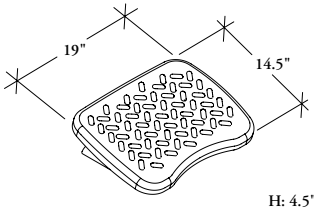

Xpress **YKFR**
Footrest

Notes

Fixed-height, non-skid surface with an adjustable angle.
Provides support for the legs and relieves pressure on the lower back.
User-controlled rocking motion increases healthy circulation of the legs.
Recommended for situations when the user does not have adequate adjustment in their chair or worksurfaces to allow their feet to rest comfortably on the floor.
Finished in Black.