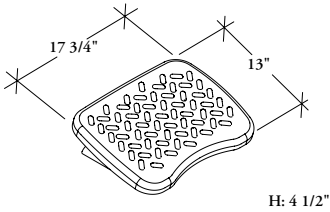

Xpress **YKFR**
Footrest

Notes

Fixed-height, non-skid surface with an adjustable angle.
Provides support for the legs and relieves pressure on the lower back.
User-controlled rocking motion increases healthy circulation of the legs.
Recommended for situations when the user does not have adequate adjustment in their chair or worksurfaces to allow their feet to rest comfortably on the floor.
Finished in Black.