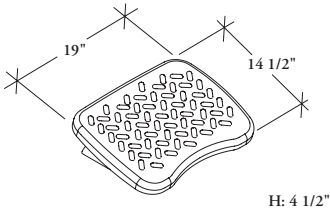

Xpress **YKFR**
Footrest

Notes

Fixed-height, non-skid surface with an adjustable angle.
Provides support for the legs and relieves pressure on the lower back.
User-controlled rocking motion increases healthy circulation of the legs.
Recommended for situations when the user does not have adequate adjustment in their chair or worksurfaces to allow their feet to rest comfortably on the floor.
Finished in Black.