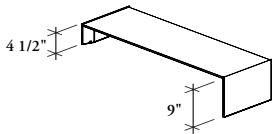

Symmetric shelves are 4 1/2" high on both left and right sides. Offset shelves are non symmetrical at 4 1/2" and 9" high sides, shelves are available in 16" to 32" widths.

Not offered in Laminate finish.

Electrics

Wire management cleats (2 shipped with each shelf) can be attached at the underside of any shelf to hold wires in place.

Podium 12" Deep Symmetric

Podium 8" Deep Symmetric

Podium 8" Deep Offset

PRODUCT OPTIONS