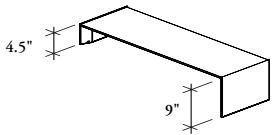

Symmetric shelves are 4.5" high on both left and right sides. Offset shelves are non symmetrical at 4.5" and 9" high sides, shelves are available in 16" to 32" widths.

Not offered in Laminate finish.

### Electrics

Wire management cleats (2 shipped with each shelf) can be attached at the underside of any shelf to hold wires in place.

Podium 12" Deep Symmetric

Podium 8" Deep Symmetric

Podium 8" Deep Offset

## DIMENSIONS INCHES / MM

D	W
08 / 203	16 / 406
08 / 203	24 / 610
08 / 203	32 / 813
12 / 305	16 / 406
12 / 305	24 / 610
12 / 305	32 / 813