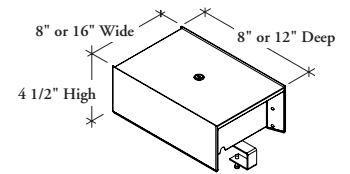

YFMB Podium Box

Podium Box provides secure storage for small valuables, as well as a space for charging small electronic devices.

What's Included

1 box with mounting hardware to attach to worksurfaces.

Notes

Only possible combinations: 8" depth x 16" width, 12" depth x 8" width, 12" depth x 16" width.

Not offered in Laminate finish.

Boxes can be specified with a lock in the lid to secure items within the box.

A bracket is provided to secure box to a worksurface. A 1 2/5" clearance is required to mount the box on the worksurface or it can be placed unmounted to any desk surface.

The Compact Power Bar (YEPS) will fit into the Podium Box to provide secure desktop power access.

Wires can be routed in and out of the box by way of the gaps in front and back directly below the lid.

PRODUCT OPTIONS

Depth	Width	Lid Finish	Box Finish	Lock Option
08, 12	08, 16	Seamless Flintwood Natural Veneer	Foundation Mica	K Key Alike R Key Random N None

SAMPLE ORDER CODE

YFMB 08	16	FX	7	K

DIMENSIONS INCHES / MM

D	W
08 / 203	16 / 406
12 / 305	08 / 203
12 / 305	16 / 406

PRICING

Seamless	Flintwood	Natural Veneer
302	351	356
285	331	337
317	372	378

If the Mica Box option is specified, add 21

If the Key Alike or Key Random option is specified, add 44