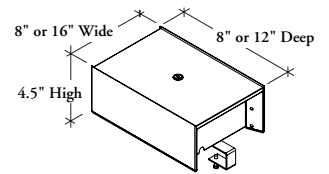

YFMB Podium Box

Podium Box provides secure storage for small valuables, as well as a space for charging small electronic devices.

What's Included

1 box with mounting hardware to attach to worksurfaces.

Notes

Only possible combinations: 8" depth x 16" width, 12" depth x 8" width, 12" depth x 16" width.

Not offered in Laminate finish.

Boxes can be specified with a lock in the lid to secure items within the box.

A bracket is provided to secure box to a worksurface. A 1.4" clearance is required to mount the box on the worksurface or it can be placed unmounted to any desk surface.

The Compact Power Bar (YEPS) will fit into the Podium Box to provide secure desktop power access.

Wires can be routed in and out of the box by way of the gaps in front and back directly below the lid.

PRODUCT OPTIONS

Depth	Width	Lid Finish	Box Finish	Lock Option
08, 12	08, 16	Seamless Flintwood Natural Veneer	Foundation Mica	K Key Alike R Key Random N None

SAMPLE ORDER CODE

YFMB 08	16	FX	7	K

DIMENSIONS INCHES / MM

D	W
08 / 203	16 / 406
12 / 305	08 / 203
12 / 305	16 / 406

PRICING

Seamless	Flintwood	Natural Veneer
276	321	326
261	303	309
290	340	346

If the Mica Box option is specified, add 19

If the Key Alike or Key Random option is specified, add 40