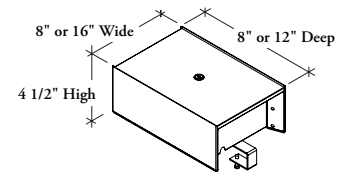

YFMB Podium Box

Podium Box provides secure storage for small valuables, as well as a space for charging small electronic devices.

What's Included

1 box with mounting hardware to attach to worksurfaces.

Notes

Only possible combinations: 8" depth x 16" width, 12" depth x 8" width, 12" depth x 16" width.

Not offered in Laminate finish.

Boxes can be specified with a lock in the lid to secure items within the box.

A bracket is provided to secure box to a worksurface. A 1 2/5" clearance is required to mount the box on the worksurface or it can be placed unmounted to any desk surface.

The Compact Power Bar (YEPS) will fit into the Podium Box to provide secure desktop power access.

Wires can be routed in and out of the box by way of the gaps in front and back directly below the lid.

PRODUCT OPTIONS

Depth	Width	Lid Finish	Box Finish	Lock Option
08, 12	08, 16	Flintwood Natural Veneer	Foundation Mica	K Key Alike R Key Random N None

SAMPLE ORDER CODE

YFMB 08	16	FX	7	K

DIMENSIONS INCHES / MM

D	W
08 / 203	16 / 406
12 / 305	08 / 203
12 / 305	16 / 406

PRICING

Flintwood	Natural Veneer
421	433
399	407
447	455

If the Mica Box option is specified, add 27

If the Key Alike or Key Random option is specified, add 55