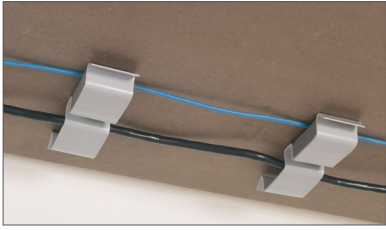

YESW **Xpress**

Worksurface Wire Clips

What's Included

6 cable clips, self-tapping screws.

Notes

Can be installed on any Teknion worksurface.

Provide two separate channels. One to run electrical wires and the other to run communication cables.

Communication cables channel uses a built-in soft sponge to protect the cables. It could handle category 5/Se cables.

Finished in Silver Grey Coordinate.

H: 1.
W: 7.
D: 2.

PRICING

38
