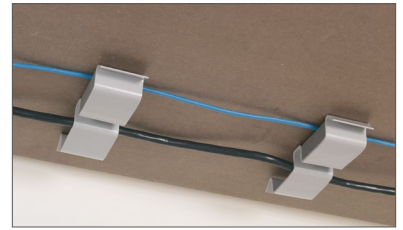

# Worksurface Wire Clips

**What's Included**

6 cable clips, self-tapping screws.

**Notes**

Can be installed on any Teknion worksurface.

Provide two separate channels. One to run electrical wires and the other to run communication cables.

Communication cables channel uses a built-in soft sponge to protect the cables. It could handle category 5/Se cables.

Finished in Silver Grey Coordinate.

H: 1"  
W: 7"  
D: 2"

**PRICING**

---

---

---

42