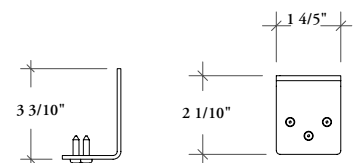

Finish Options

7 Platinum

Please add the desired code(s) from above to the end of your product option code below.