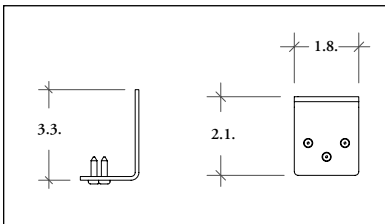

Finish Options

7 Platinum   L Graphic Steel

Please add the desired code(s) from above to the end of your product option code below.