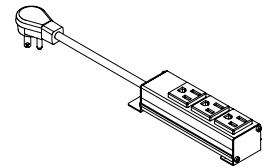

YEPS Compact Power Bar

What's Included

1 power rod with 3 simplex outlets and a 10' long black power cord.

Notes

Designed to fit inside Podium Box and Interpret Accessory Dock.

Finished in Anodized Aluminum with Platinum end caps and Grey simplex outlets.