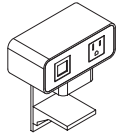

YEPQ Power Qube

One Table
One Plug

Desk Edge
Clamp

Grommet Kit
– Round and
Diamond Only

Under
Worksurface

Complements Power Qube provides quick power, data, USB access at the worksurface level.

What's Included

1 Power Qube with specified mount, mounting hardware.

Notes

IEC Connection (I) uses a power cord length 072".

Plug-in (A) uses a power cord length of 120".

Desk Edge Clamp can be used on worksurfaces between 3/4 and 1 1/2 thick.

Grommet Kit supports mounting on worksurfaces with a 2 3/4 round cut out or a diamond (Expansion) cut out.

Simplex outlet finish to be Soft Gris.

One Table One Plug product offering cord type (I) refers to a 072" cord with an IEC terminal that can be plugged into the IEC Connection on the Cross Channel Integrated Powerbar with IEC (C).

Power cord will be Grey Cloth covered type.

USB outlet will have one USB-A (10 Watts max) port and one USB-C port or charging only.

Limit of 18 Watts combined total output at 5 Volts DC.

PRODUCT OPTIONS

Configuration	Mounting Option	Power Cord length (Inches)	Cord and Outlet Type	Case and Front Finish
D101 Dual 1 Power/0 USB/1 Data	E Desk Edge Clamp	072, 120, 180	A Canada/USA Plug-in	Foundation
D120 Dual 1 Power/2 USB/0 Data	G Grommet Kit – Round and Diamond only		I Canada/USA with IEC Connection	Mica
D200 Dual 2 Power/0 USB/0 Data	U Under Worksurface			Accent
Q202 Quad 2 Power/0 USB/2 Data				
Q221 Quad 2 Power/2 USB/1 Data				
Q240 Quad 2 Power/4 USB/0 Data				
Q320 Quad 3 Power/2 USB/0 Data				