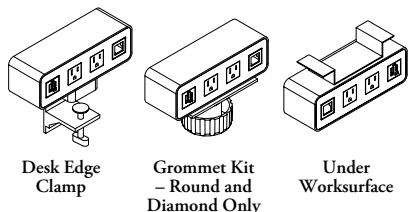

### What's Included

1 Power Qube with specified mount, mounting hardware.

### Notes

Desk Edge Clamp can be used on worksurfaces between 3/4" and 1 1/2" thick.

Grommet Kit supports mounting on worksurfaces with a 2 3/4" round cut out or a diamond (Expansion) cut out.

Simplex outlet finish to be Soft Gris.

When both ports are used at the same time, output may be reduced.