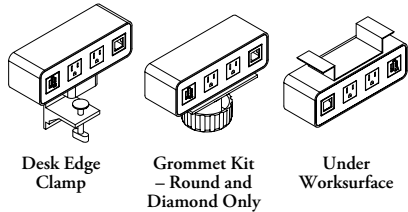

### What's Included

1 Power Qube with specified mount, mounting hardware.

### Notes

Desk Edge Clamp can be used on worksurfaces between 3/4" and 1 1/2" thick.

Grommet Kit supports mounting on worksurfaces with a 2 3/4" round cut out or a diamond (Expansion) cut out.

Simplex outlet finish to be Soft Gris.

When both ports are used at the same time, output may be reduced.