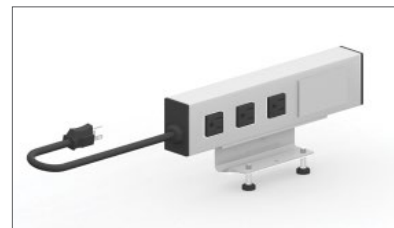

L: 12.
W: 4.
H: 5.

PRICING

305