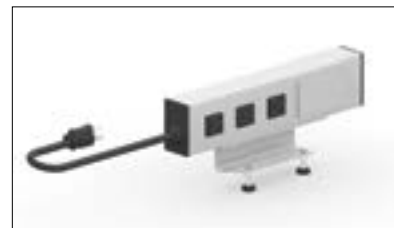

PRICING

305