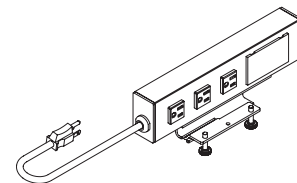

L: 12.
W: 4.
H: 5.

PRICING

305