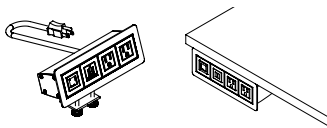

YEMX Power Station

One Table
One Plug

What's Included

1 power station, selected mount.

Notes

Desk Edge Clamp can be used on worksurfaces between 0.75. and 1.625. thick.

Simplex finish is complementary.

Front and Sides are finished with selected finish. Rear and Desk Edge Clamp are Clear Anodized.

Desk Edge Clamp requires a 10mm gap for installation.

One Table One Plug product offering cord type (I) refers to a 6ft cord with an IEC terminal that can be plugged into the IEC Connection on the Cross Channel Integrated Powerbar with IEC (C).

Desk Edge

Under Desk Mount

PRODUCT OPTIONS

Configuration	Mounting Option	Case Finish	Country of Installation	Cord Type
221 2 Power + 2 USB + 1 Data	E Desk Edge Clamp	83 Very White	A Canada/USA	A Plug-in with 10 ft cord
320 3 Power + 2 USB + 0 Data	U Under Desk Mount	26 Soft Gris		I IEC Connection with 6 ft cord