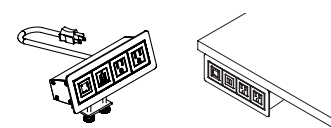

YEMX Power Station

One Table
One Plug

What's Included

1 power station, selected mount.

Notes

Desk Edge Clamp can be used on worksurfaces between 3/4 and 1 5/8 thick.

Simplex finish is complementary.

Front and Sides are finished with selected finish. Rear and Desk Edge Clamp are Clear Anodized.

Desk Edge Clamp requires a 10mm gap for installation.

One Table One Plug product offering cord type (I) refers to a 6ft cord with an IEC terminal that can be plugged into the IEC Connection on the Cross Channel Integrated Powerbar with IEC (C).

Power cord will be Grey Cloth covered type.

USB outlet will have one USB-A (10 Watts max) port and one USB-C port or charging only.

Limit of 18 Watts combined total output at 5 Volts DC.

Desk Edge

Under Desk Mount

PRODUCT OPTIONS

Configuration	Mounting Option	Case Finish	Country of Installation	Cord Type
221 2 Power + 2 USB + 1 Data	E Desk Edge Clamp	83 Very White	A Canada/USA	A Plug-in with 10 ft cord
320 3 Power + 2 USB + 0 Data	U Under Desk Mount	26 Soft Gris		I IEC Connection with 6 ft cord

SAMPLE ORDER CODE

YEMX 221	E	83	A	I

CONFIGURATION

2 Power + 2 USB + 1 Data, Desk Edge Clamp
2 Power + 2 USB + 1 Data, Under Desk Mount
3 Power + 2 USB + 0 Data, Desk Edge Clamp
3 Power + 2 USB + 0 Data, Under Desk Mount

PRICING

Plug-in with 10 ft Cord (A)	IEC Connection with 6 ft Cord (I)
445	501
481	538
469	525
494	550