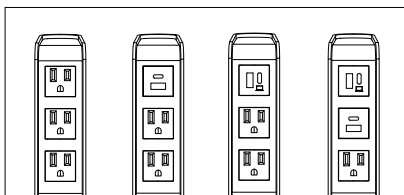

YECP

Casual Power Post

Task Height
35"

Lounge Height
17 1/2"

TPPP TSPP THPP THSP

The Casual Power Post offers two height options: 35" for task-oriented spaces, and 17 1/2" for lounge areas. Each height offers four standard configurations, with standard 18W or high capacity 65W USB-C options.

What's Included

One Casual Power Post with Integrated Power Cord.

Notes

Standard capacity 18W USB-C and USB-A will charge most hand-held devices; a high capacity 65W USB-C will charge most laptops in single port mode.

When both the USB-C and USB-A ports are used simultaneously, there will be a reduction in the combined power output.

Offers the flexibility to customize the finishes, with the option to choose separate colors for the exterior post and base, as well as the front face and belly.

Receptacle color options: Ebony and Soft Gris.

Power Cord Length 72" is not available with Task Height 35".

PRODUCT OPTIONS

Height	Configuration	Power Cord Length	Cord & Plug Type	Receptacle Color	Front Finish	Base & Post Finish
T1 Task Height 35" L1 Lounge Height 17 1/2"	TPPP Triple - 3 Power	072, 102, 162	A Canada/USA Plug-in	YY Ebony YS Soft Gris	Foundation Mica Accent	Foundation Mica Accent
	TSPP Triple - Standard Capacity 2 Power/1 USB A&C					
	THPP Triple - High Capacity 2 Power/1 USB A&C					
	THSP Triple - Mixed Capacity 1 Power/2 USB A & 2 USB C					