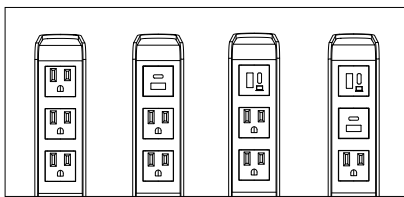

YECP

Casual Power Post

Task Height
35"

Lounge Height
17 1/2"

TPPP TSPP THPP THSP

The Casual Power Post offers two height options: 35" for task-oriented spaces, and 17 1/2" for lounge areas. Each height offers four standard configurations, with standard 18W or high capacity 65W USB-C options.

What's Included

One Casual Power Post with Integrated Power Cord.

Notes

Standard capacity 18W USB-C and USB-A will charge most hand-held devices; a high capacity 65W USB-C will charge most laptops in single port mode.

When both the USB-C and USB-A ports are used simultaneously, there will be a reduction in the combined power output.

Offers the flexibility to customize the finishes, with the option to choose separate colors for the exterior post and base, as well as the front face and belly.

Receptacle color options: Ebony and Soft Gris.

Power Cord Length 72" is not available with Task Height 35".

PRODUCT OPTIONS

Height	Configuration	Power Cord Length	Cord & Plug Type	Receptacle Color	Front Finish	Base & Post Finish
T1 Task Height 35" L1 Lounge Height 17 1/2"	TPPP Triple - 3 Power	072, 102, 162	A Canada/USA Plug-in	YY Ebony YS Soft Gris	Foundation Mica Accent	Foundation Mica Accent
	TSPP Triple - Standard Capacity 2 Power/1 USB A&C					
	THPP Triple - High Capacity 2 Power/1 USB A&C					
	THSP Triple - Mixed Capacity 1 Power/2 USB A & 2 USB C					