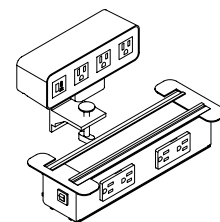

YEABPQH

Above & Below High Capacity Power Qube

Above and Below provides the same functionality as the integrated One Table One Plug System but does so externally. Each Above and Below accessory is hard-wired to the Below Power Box and can be connected with a hiSpace height-adjustable table to provide up to 7 AC power outlets and additional USB and data ports. .

What's Included

Selected Power Qube connected to the Below Power with grey braided cloth linking cord, power cord with standard plug.

Notes

Below Power Box contains five plugs, two duplexes on front face and one simplex on the end.

Below Power Box finished in Clear Anodized.

Duplexes finished in Grey, End Simplex finished in White.

USB-A port supplies 10 Watts (5VDC) when used in single port mode.

USB-C port supplies 65 Watts (5-20 VDC) when used in single port mode.

USB-C port will support Quick Charge and Laptop Charging when used in single port mode.

When both ports are used at the same time, output may be reduced.

PRODUCT OPTIONS

Below Configuration	Power Qube Configuration	Linking Cord Length	Power Cord Length	Cord & Plug Type	Case & Front Finish
500 5 Power	Q221 Quad - 2 Power/2 USB A&C/1 Data	4 4 ft cloth covered linking cord	P072 Plug-in with 6 ft cord	A Canada/USA Plug-in	Foundation Mica Accent
	Q320 Quad - 3 Power/2 USB A&C/0 Data		P120 Plug-in with 10 ft cord		
			P180 Plug-in with 15 ft cord		