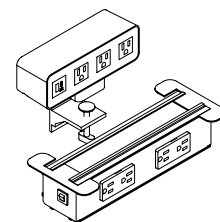

YEABPQH

Above & Below High Capacity Power Qube

Above and Below provides the same functionality as the integrated One Table One Plug System but does so externally. Each Above and Below accessory is hard-wired to the Below Power Box and can be connected with a hiSpace height-adjustable table to provide up to 7 AC power outlets and additional USB and data ports. .

What's Included

Selected Power Qube connected to the Below Power with grey braided cloth linking cord, power cord with standard plug.

Notes

Below Power Box contains five plugs, two duplexes on front face and one simplex on the end.

Mounting Bracket finished in Mica Arctic.

Below Power Box finished in Clear Anodized.

Duplexes finished in Grey, End Simplex finished in White.

USB-A port supplies 10 Watts (5VDC) when used in single port mode.

USB-C port supplies 65 Watts (5-20 VDC) when used in single port mode.

USB-C port will support Quick Charge and Laptop Charging when used in single port mode.

When both ports are used at the same time, output may be reduced.

PRODUCT OPTIONS

Below Configuration	Power Qube Configuration	Linking Cord Length	Power Cord Length	Cord & Plug Type	Case & Front Finish
500 5 Power	Q221 Quad - 2 Power/2 USB A&C/1 Data	4 4 ft cloth covered linking cord	P072 Plug-in with 6 ft cord	A Canada/USA Plug-in	Foundation Mica Accent
	Q320 Quad - 3 Power/2 USB A&C/0 Data		P120 Plug-in with 10 ft cord		
			P180 Plug-in with 15 ft cord		

SAMPLE ORDER CODE

YEABPQ 500	Q320	4	P120	A	20

CONFIGURATION

PRICING

	Plug-in with 6 ft Cord	Plug-in with 10 ft Cord	Plug-in with 15 ft Cord
D221	1160	1204	1247
D320	1079	1121	1164