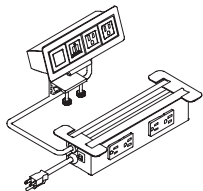

YEABMX **Xpress**

Above & Below Power Station

Above and Below provides the same functionality as the integrated One Table One Plug System but does so externally. Each Above and Below accessory is hard-wired to the Below Power Box and can be connected with a hiSpace height-adjustable table to provide up to 7 AC power outlets and additional USB and data ports.

What's Included

Selected Power Station connected to the Below Power with Grey braided cloth linking cord, power cord with standard plug.

Notes

Below Power Box contains five plugs, two duplexes on front face and one simplex on the end.

Below Power Box finished in Clear Anodized.

Duplexes finished in Grey, End Simplex finished in White.

USB-A port supplies 10 Watts (5VDC) when used in single port mode. USB-C port supplies 18 Watts (5/9/12VDC) when used in single port mode. USB-C port will support Quick Charge when used in single port mode. When both ports are used at the same time, output may be reduced.

Xpress Available through *Teknion's Xpress Program*.

PRODUCT OPTIONS

Below Configuration	Power Station Configuration	Linking Cord Length	Power Cord Length	Country of Installation	Case Finish
500 5 Power	Q221 2 Power + 2 USB A&C + 1 Data	4 4 ft cloth covered linking cord	P072 Plug-in with 6 ft cord	A Canada/USA	83 Very White
	Q320 3 Power + 2 USB A&C + 0 Data		P120 Plug-in with 10 ft cord		
			P180 Plug-in with 15 ft cord		