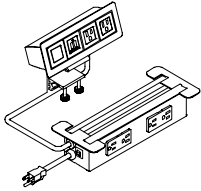

## Above & Below Power Station

Above and Below provides the same functionality as the integrated One Table One Plug System but does so externally. Each Above and Below accessory is hard-wired to the Below Power Box and can be connected with a hiSpace height-adjustable table to provide up to 7 AC power outlets and additional USB and data ports.

### What's Included

Selected Power Station connected to the Below Power with grey braided cloth linking cord, power cord with standard plug.

USB-A port supplies 10 Watts (5VDC) when used in single port mode. USB-C port supplies 18 Watts (5/9/12VDC) when used in single port mode. USB-C port will support Quick Charge when used in single port mode. When both ports are used at the same time, output may be reduced.