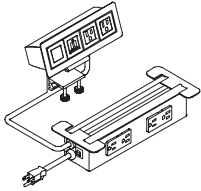

YEABMX

Above & Below Power Station

Above and Below provides the same functionality as the integrated One Table One Plug System but does so externally. Each Above and Below accessory is hard-wired to the Below Power Box which has a single cord that connects to any outlet.

What's Included

Selected Power Station connected to the Below Power selected cord and plug type.

Notes

Linking cord covered in Grey Cloth.

Below Power Box contains five plugs, two duplexes on front face and one simplex on the end.

Below Power Box finished in Clear Anodized/Mica Arctic.

Duplexes finished in Grey, End Simplex finished in White.

PRODUCT OPTIONS

Below Configuration	Power Station Configuration	Linking Cord Length	Power Cord Length	Country of Installation	Case Finish
500 5 Power	Q221 2 Power + 2 USB A&C + 1 Data	4 4 ft cloth covered linking cord	P072 Plug-in with 6 ft cord	A Canada/USA	83 Very White
	Q320 3 Power + 2 USB A&C + 0 Data		P120 Plug-in with 10 ft cord		26 Soft Gris
			P180 Plug-in with 15 ft cord		