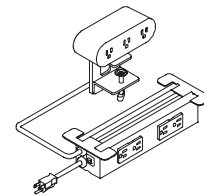

YEABMP Above & Below Power Port

Above and Below provides the same functionality as the integrated One Table One Plug System but does so externally. Each Above and Below accessory is hard-wired to the Below Power Box which has a single cord that connects to any outlet.

What's Included

Selected Power Port connected to the Below Power selected cord and plug type.

Notes

Linking cord covered in Grey Cloth.

Below Power Box contains five plugs, two duplexes on front face and one simplex on the end.

Below Power Box finished in Clear Anodized/Mica Arctic.

Duplexes finished in Grey, End Simplex finished in White.

PRODUCT OPTIONS

Below Configuration	Power Port Configuration	Linking Cord Length	Power Cord Length	Cord & Plug Type	Case Finish
500 5 Power	T3000 Triple - 3 Power	4 4 ft cloth covered linking cord	P072 Plug-in with 6 ft cord	A Canada/USA Plug-in	20 Atrium White
	T2110 Triple - 2 Power/ 1 USB-A/ 1 USB-C		P120 Plug-in with 10 ft cord		68 Anthracite
			P180 Plug-in with 15 ft cord		