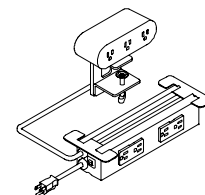

YEABMP

Above & Below Power Port

Above and Below provides the same functionality as the integrated One Table One Plug System but does so externally. Each Above and Below accessory is hard-wired to the Below Power Box which has a single cord that connects to any outlet.

What's Included

Selected Power Port connected to the Below Power with grey braided cloth linking cord, power cord with standard plug.

Notes

Linking cord covered in Grey Cloth.

Below Power Box contains five plugs, two duplexes on front face and one simplex on the end.

Below Power Box finished in Clear Anodized.

Duplexes finished in Grey, End Simplex finished in White.

USB-A port supplies 10 Watts (5VDC) when used in single port mode.

USB-C port supplies 18 Watts (5/9/12VDC) when used in single port mode.

USB-C port will support Quick Charge when used in single port mode.

When both ports are used at the same time, output may be reduced.

PRODUCT OPTIONS

Below Configuration	Power Port Configuration	Linking Cord Length	Power Cord Length	Cord & Plug Type	Case Finish
500 5 Power	T3000 Triple - 3 Power	4 4 ft cloth covered linking cord	P072 Plug-in with 6 ft cord	A Canada/USA Plug-in	20 Atrium White
	T2110 Triple - 2 Power/ 1 USB-A/ 1 USB-C		P120 Plug-in with 10 ft cord		68 Anthracite
			P180 Plug-in with 15 ft cord		

SAMPLE ORDER CODE

YEABMP 500	T3000	4	P120	A	20

CONFIGURATION

PRICING

	Plug-in with 6 ft Cord	Plug-in with 10 ft Cord	Plug-in with 15 ft Cord
T3000	896	933	980
T2110	988	1024	1060