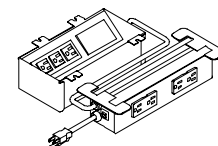

What's Included

Selected Surface Access Power Box connected to the Below Power Box, selected cord and plug type.

Notes

Linking cord covered in Grey Cloth.

Below Power Box contains five plugs, two duplexes on front face and one simplex on the end.

Below Power Box finished in Clear Anodized.

Duplexes finished in Grey, End Simplex finished in White.

Access grommet not included. Must be ordered separately.

USB-A port supplies 10 Watts (5VDC) when used in single port mode.

USB-C port supplies 18 Watts (5/9/12VDC) when used in single port mode.

USB-C port will support Quick Charge when used in single port mode.

When both ports are used at the same time, output may be reduced.

PRODUCT OPTIONS

Application	Below Configuration	Surface Access Power Box Configuration	Linking Cord Length	Power Cord Length	Cord & Plug Type
01 HAB - Center Access Door Cut Out	500 5 Power	T3001 Triple - 3 Power/Data	4 4 ft	P072 Plug-in with 6 ft cord	A Canada/USA Plug-in
		T2111 Triple - 2 Power/1 USB-A/1 USB-C		P120 Plug-in with 10 ft cord	
				P180 Plug-in with 15 ft cord	