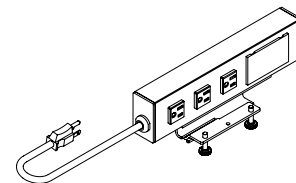

L: 12.
W: 4.
H: 5.

PRICING

305