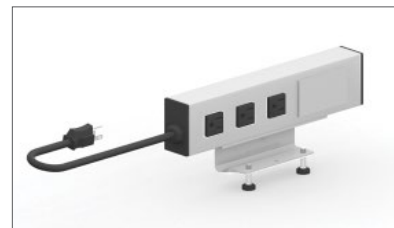

L: 12.
W: 4.
H: 5.

PRICING

305