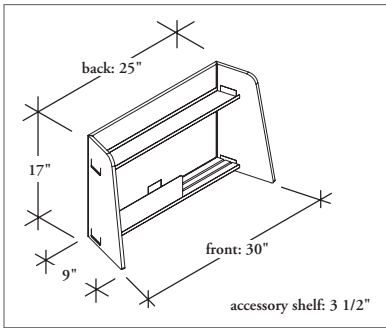

PRODUCT OPTIONS

Felt Finish	Shelf Paint Finish
QT River Rock	73 Gilded Ash 20 Atrium White CJ Atmosphere

SAMPLE ORDER CODE

WFHDA QT	20

PRICING

328