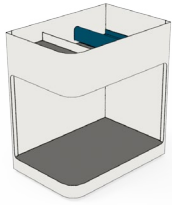

TNMB Bag Drop

The Bag Drop offers casual mobile storage of personal items and work bags below the worksurface. It features with an integrated adjustable divider and optional accessory combinations can be paired to further customize the unit.

What's Included

1 bag drop unit with re-positionable divider, integrated top shelf with felt liner; optional accessories and rail Shelf if not specified.

Combo A: small tray, pen cup

Combo B: small tray, pen cup, long dish

Combo C: small tray, pen cup, pencil tray

Combo D: small tray, pen cup, pencil tray, long dish, tall dish

Notes

Primary finish applies to the Bag Drop case, integrated top shelf and the outer side of the accessories.

Secondary finish applies to the re-positionable divider, rail shelf (if specified) and the interior of the accessories.

Always includes felt liner finished in Alloy Grey.

Orientation is determined from the user's perspective.