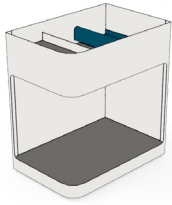

TNMB Bag Drop

The Bag Drop offers casual mobile storage of personal items and work bags below the worksurface. It features with an integrated adjustable divider and optional accessory combinations can be paired to further customize the unit.

What's Included

1 bag drop unit with re-positionable divider, integrated top shelf with felt liner; optional accessories and rail Shelf if not specified.

Combo A: small tray, pen cup

Combo B: small tray, pen cup, long dish

Combo C: small tray, pen cup, pencil tray

Combo D: small tray, pen cup, pencil tray, long dish, tall dish

Notes

Primary finish applies to the Bag Drop case, integrated top shelf and the outer side of the accessories.

Secondary finish applies to the re-positionable divider, rail shelf (if specified) and the interior of the accessories.

Always includes felt liner finished in Alloy Grey.

Orientation is determined from the user's perspective.